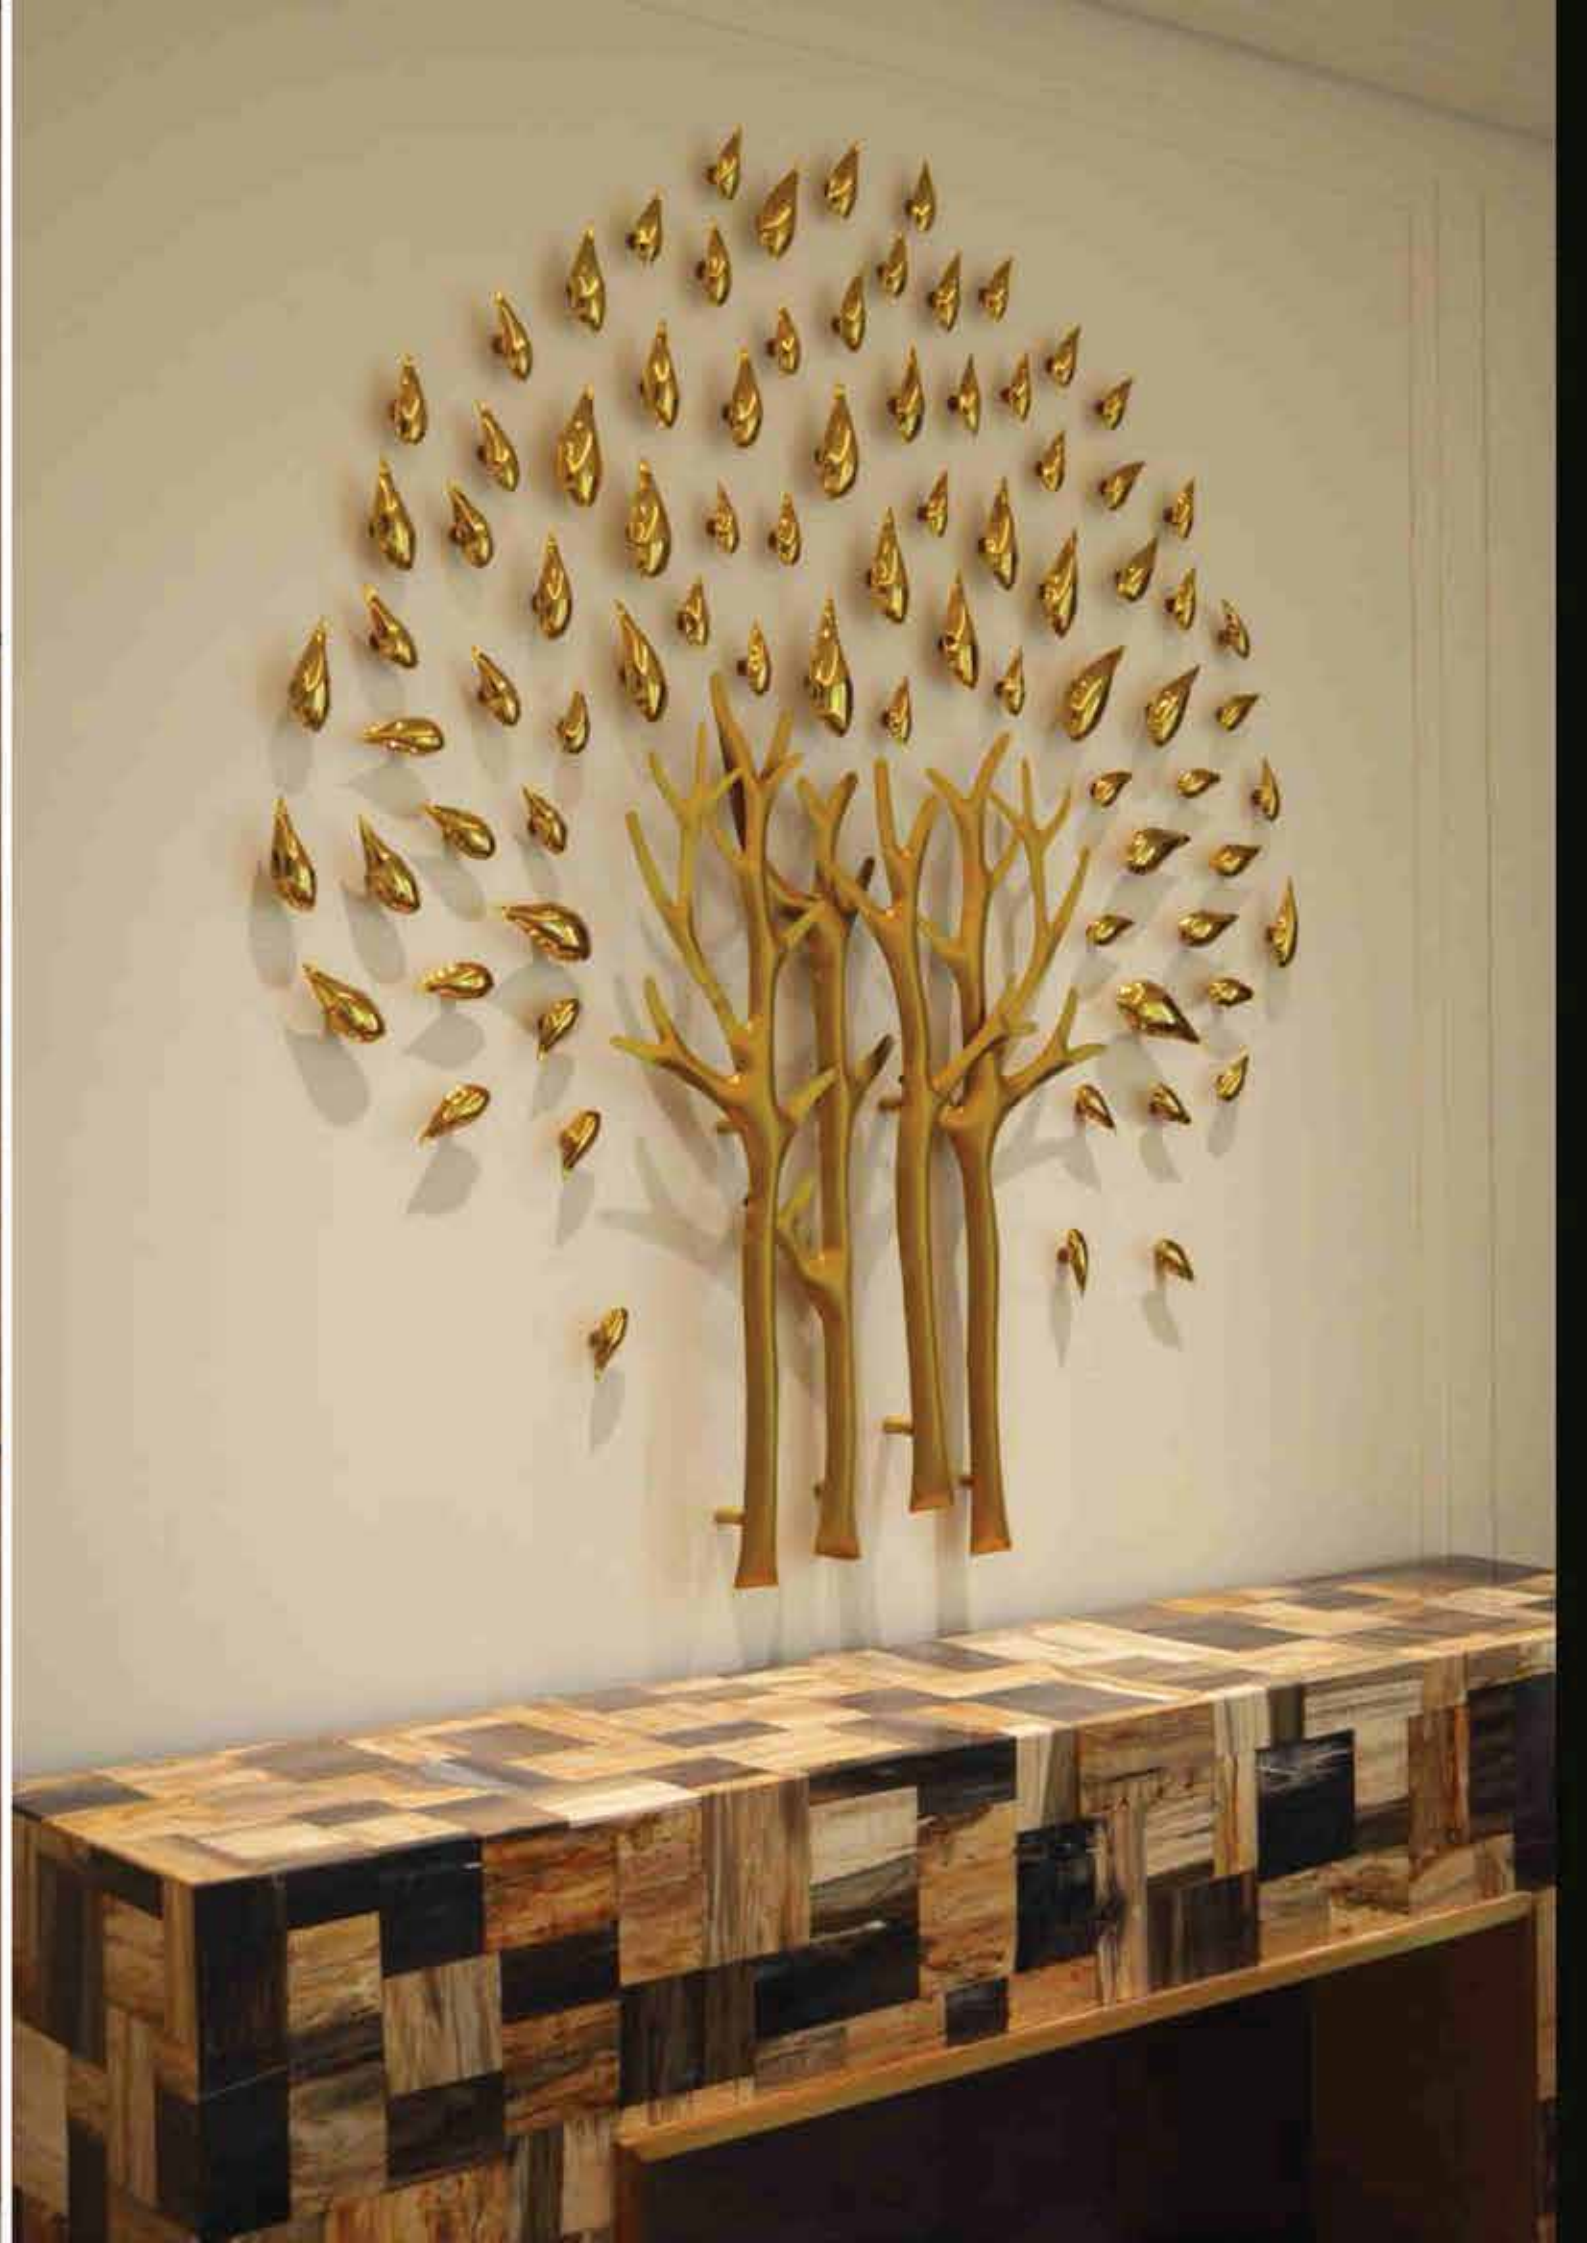

KARMA
EXPORTS

Wall
Art

Tree of Life

Our stunning Tree of Life installation symbolizes many nurturing aspects of life. In its branches, it symbolizes reaching out to accept the nourishment of the sun. In its leaves, it captures that nourishment and cherishes it through transformation into life giving food.

Made in stainless steel, the leaves are finished in high gloss brass and the trunks in brass antique.

Size - 5' x 5'

Peacock

Peacock, the most beautiful bird in the world, is a symbol of grace and dignity, like that of royalty. Effortlessly beautiful and captivating in every nuance and move, the unfolding of the peacock's feathers is as elegant as a ballet dancer, sensual and exotic, telling a story of romance, attraction and allure.