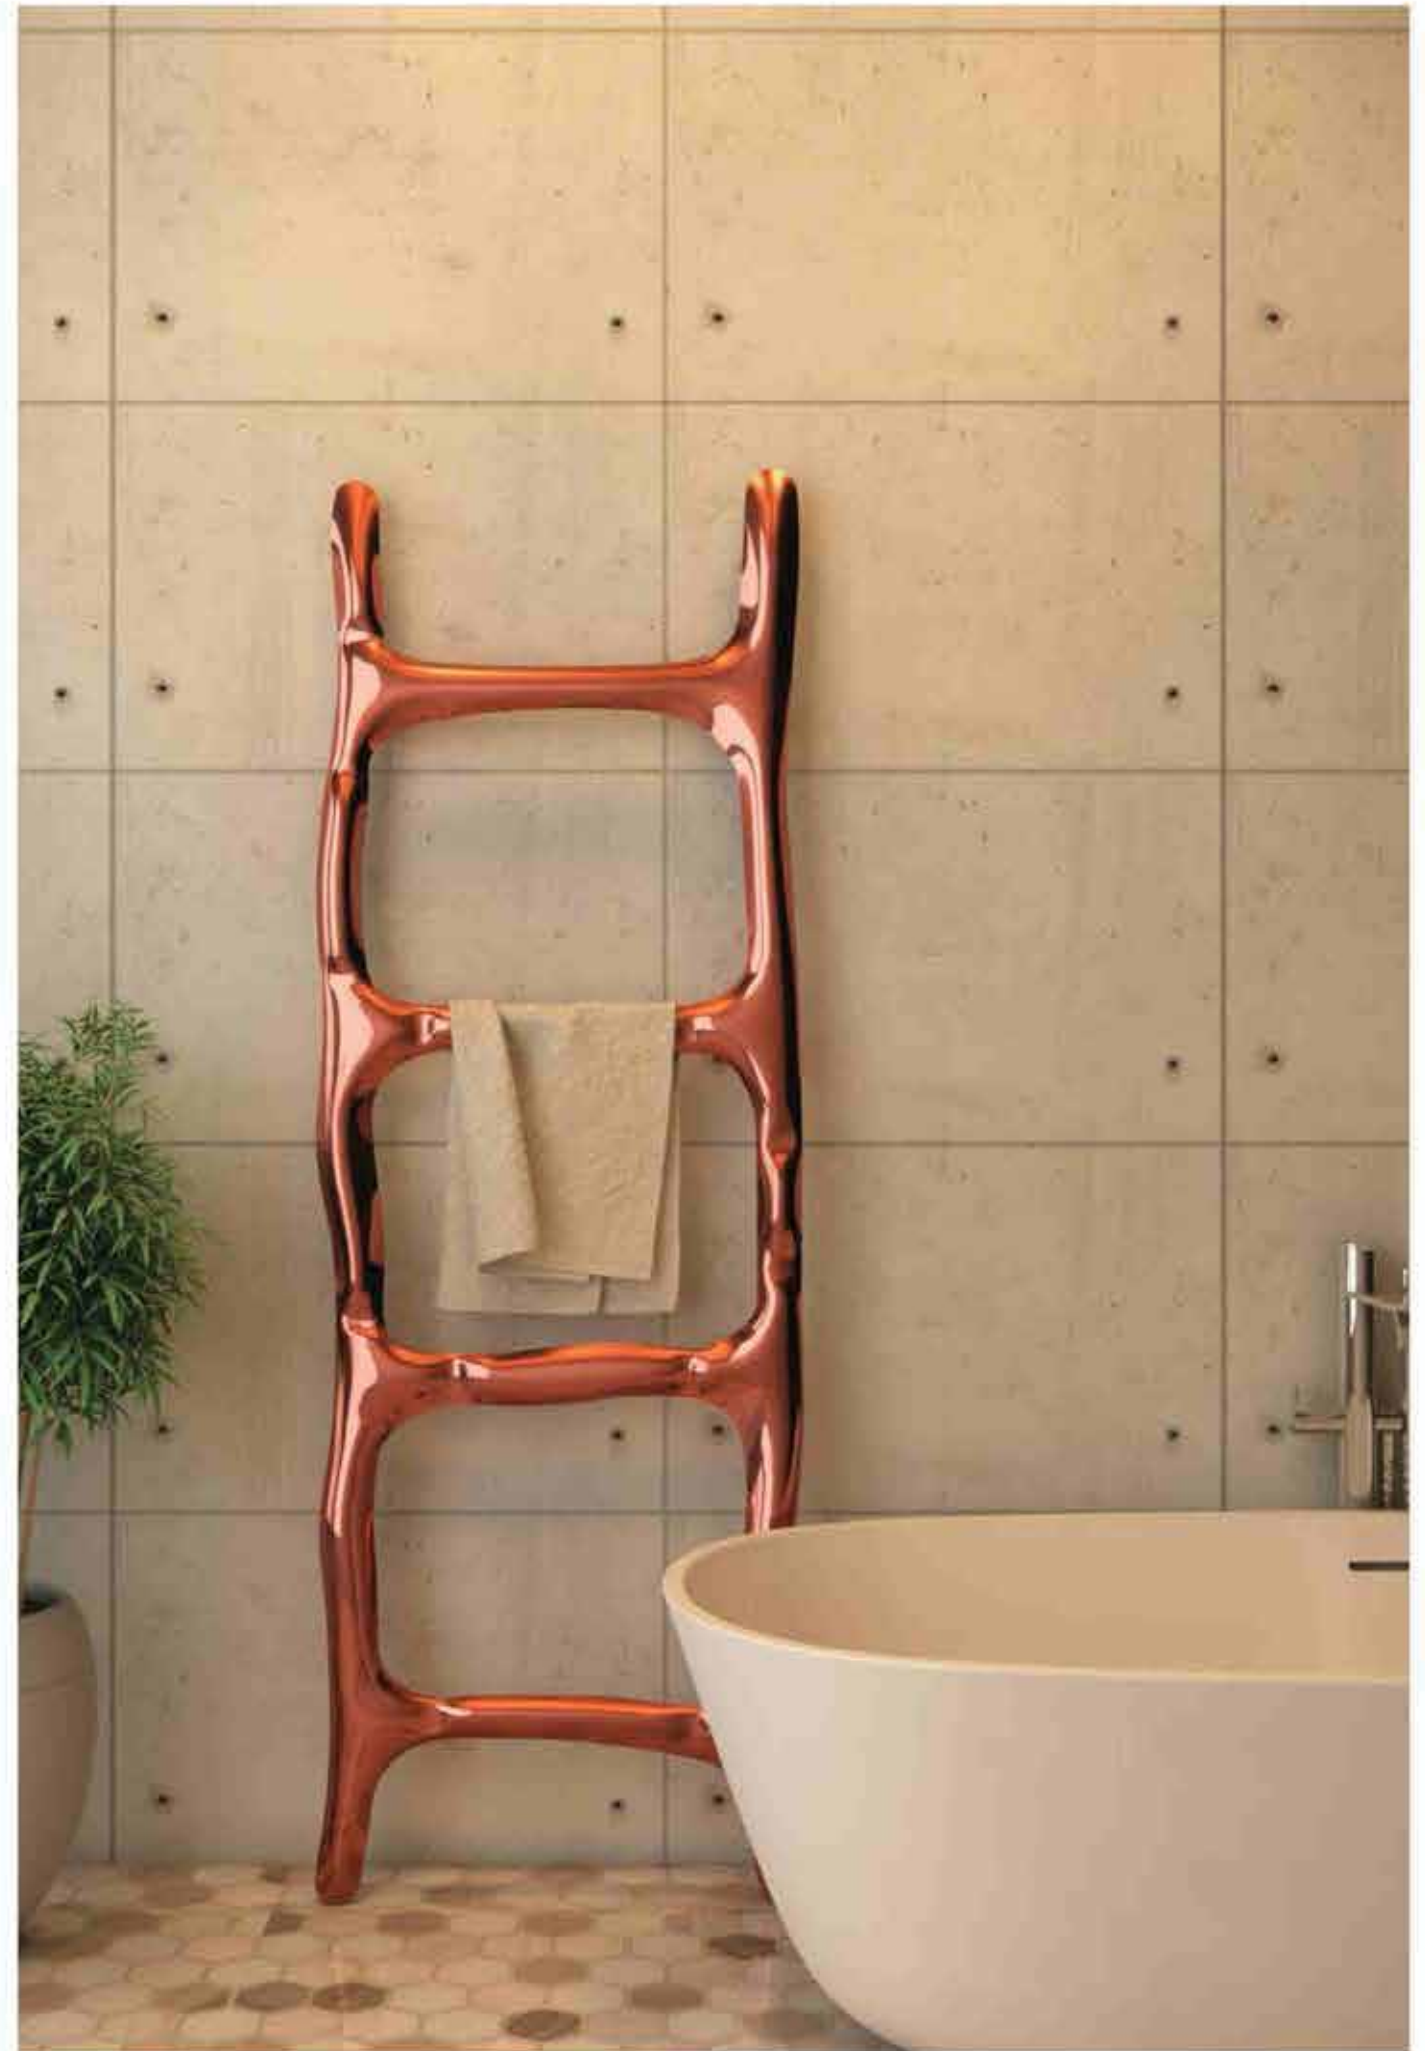

Bunny
Floor Sculpture

Size - 3'10" x 7'

Totem
Floor Sculpture

Size - 11" x 6'

Scala

A worthy addition to the well-being sanctuary that your bathroom is, our ladder towel rack with its glimmering personality, showers the right amount of utility and ultra-chicness for you to start your day on a bright note.

Size - 24" x 72"

***Fiamma
Sculpture***

Door Handle

**Bespoke
Handles**

Asteroid
Handle

Crush
Handle

Furniture

Iceberg Console