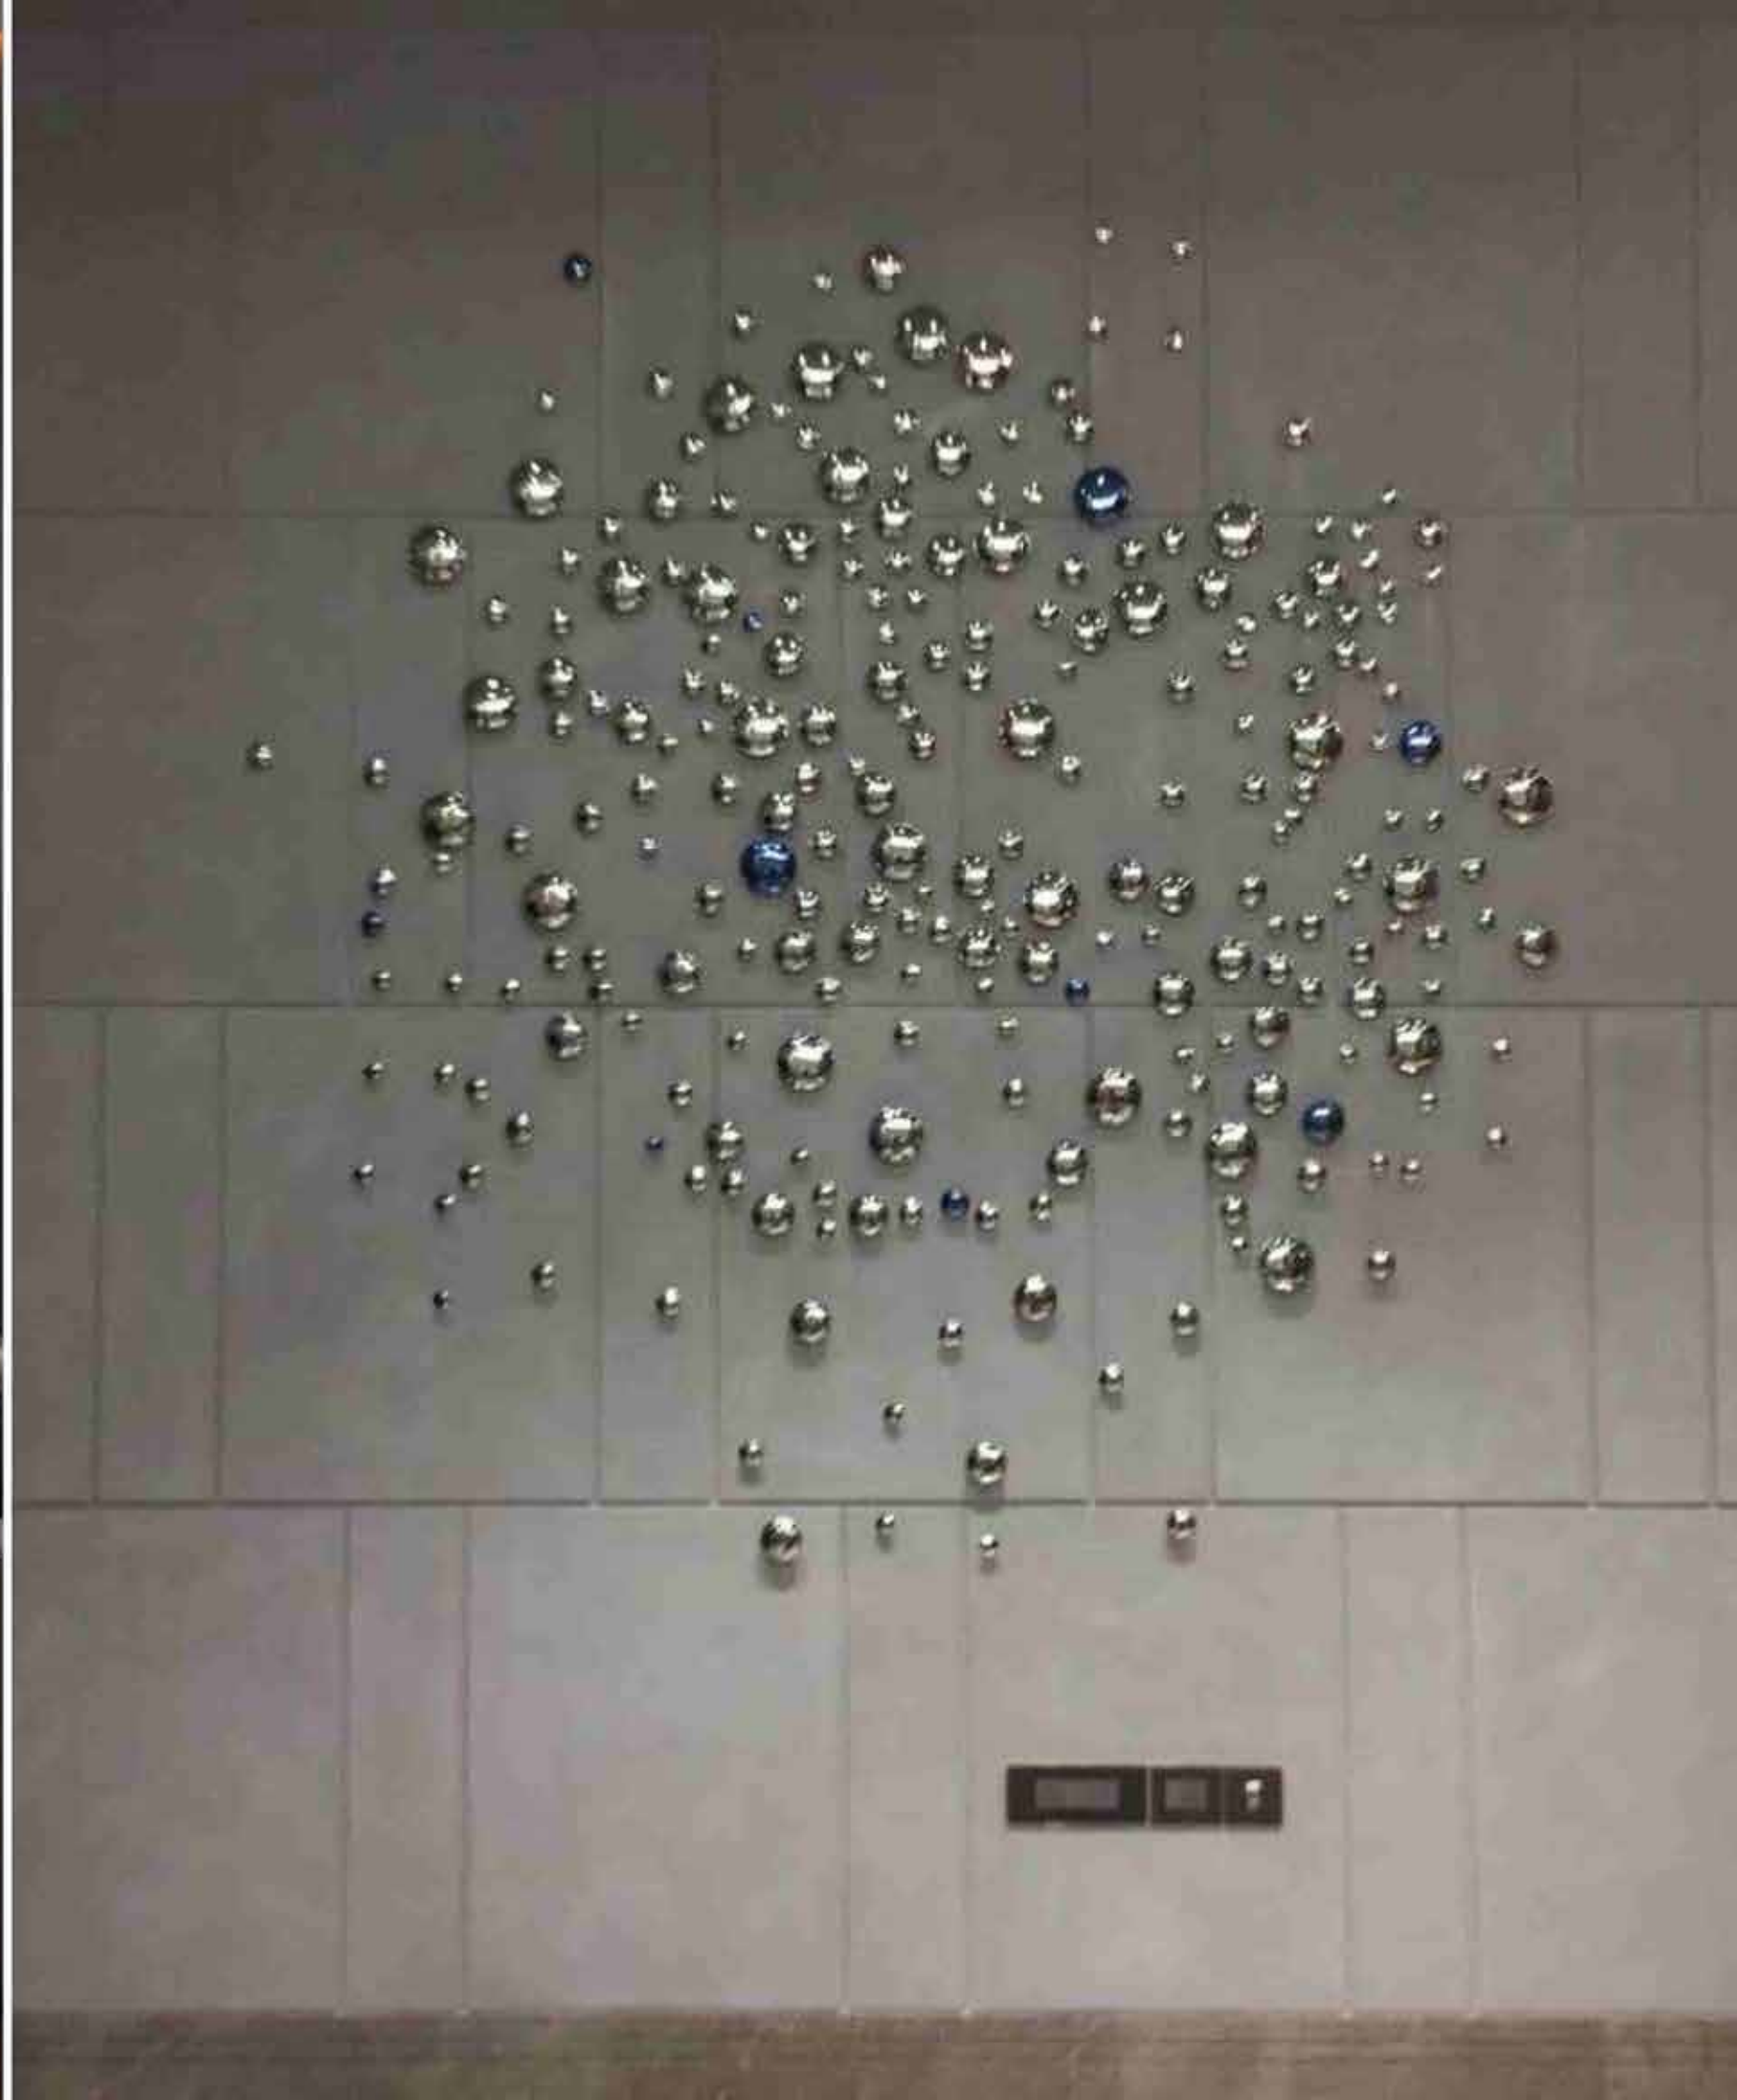

Our dramatic wall installation comprises of 117 components to create one magnificent ornament for your wall.

Size - 6' x 6'

Peacock 2.0

Size - 5' x 5'

Cubes

Consisting of different sized cubes, meticulously handcrafted and polished, with slightly curved surfaces, this installation is finished in lustrous colours that make it concomitantly evolve beyond the purely visual.

Elephant

Size - 3'4" x 4'6"

Bubbles

Bending the stereotypical expectations of stainless steel, this scattered wall installation provokes the viewer to reimagine the playful personality of bubbles.

Bubble Size - 1" - 4"

Size - 6' x 2'

Dragonfly

Size - 3' and 4'

Size: 6 Feet

Size: 9 Feet

The Waterfall

Contemporary, handcrafted decor with a compelling backstory. This vertical steel sculpture may be straight in appearance, but upon closer reflection reveals crooked curves that alter the reality around your space.