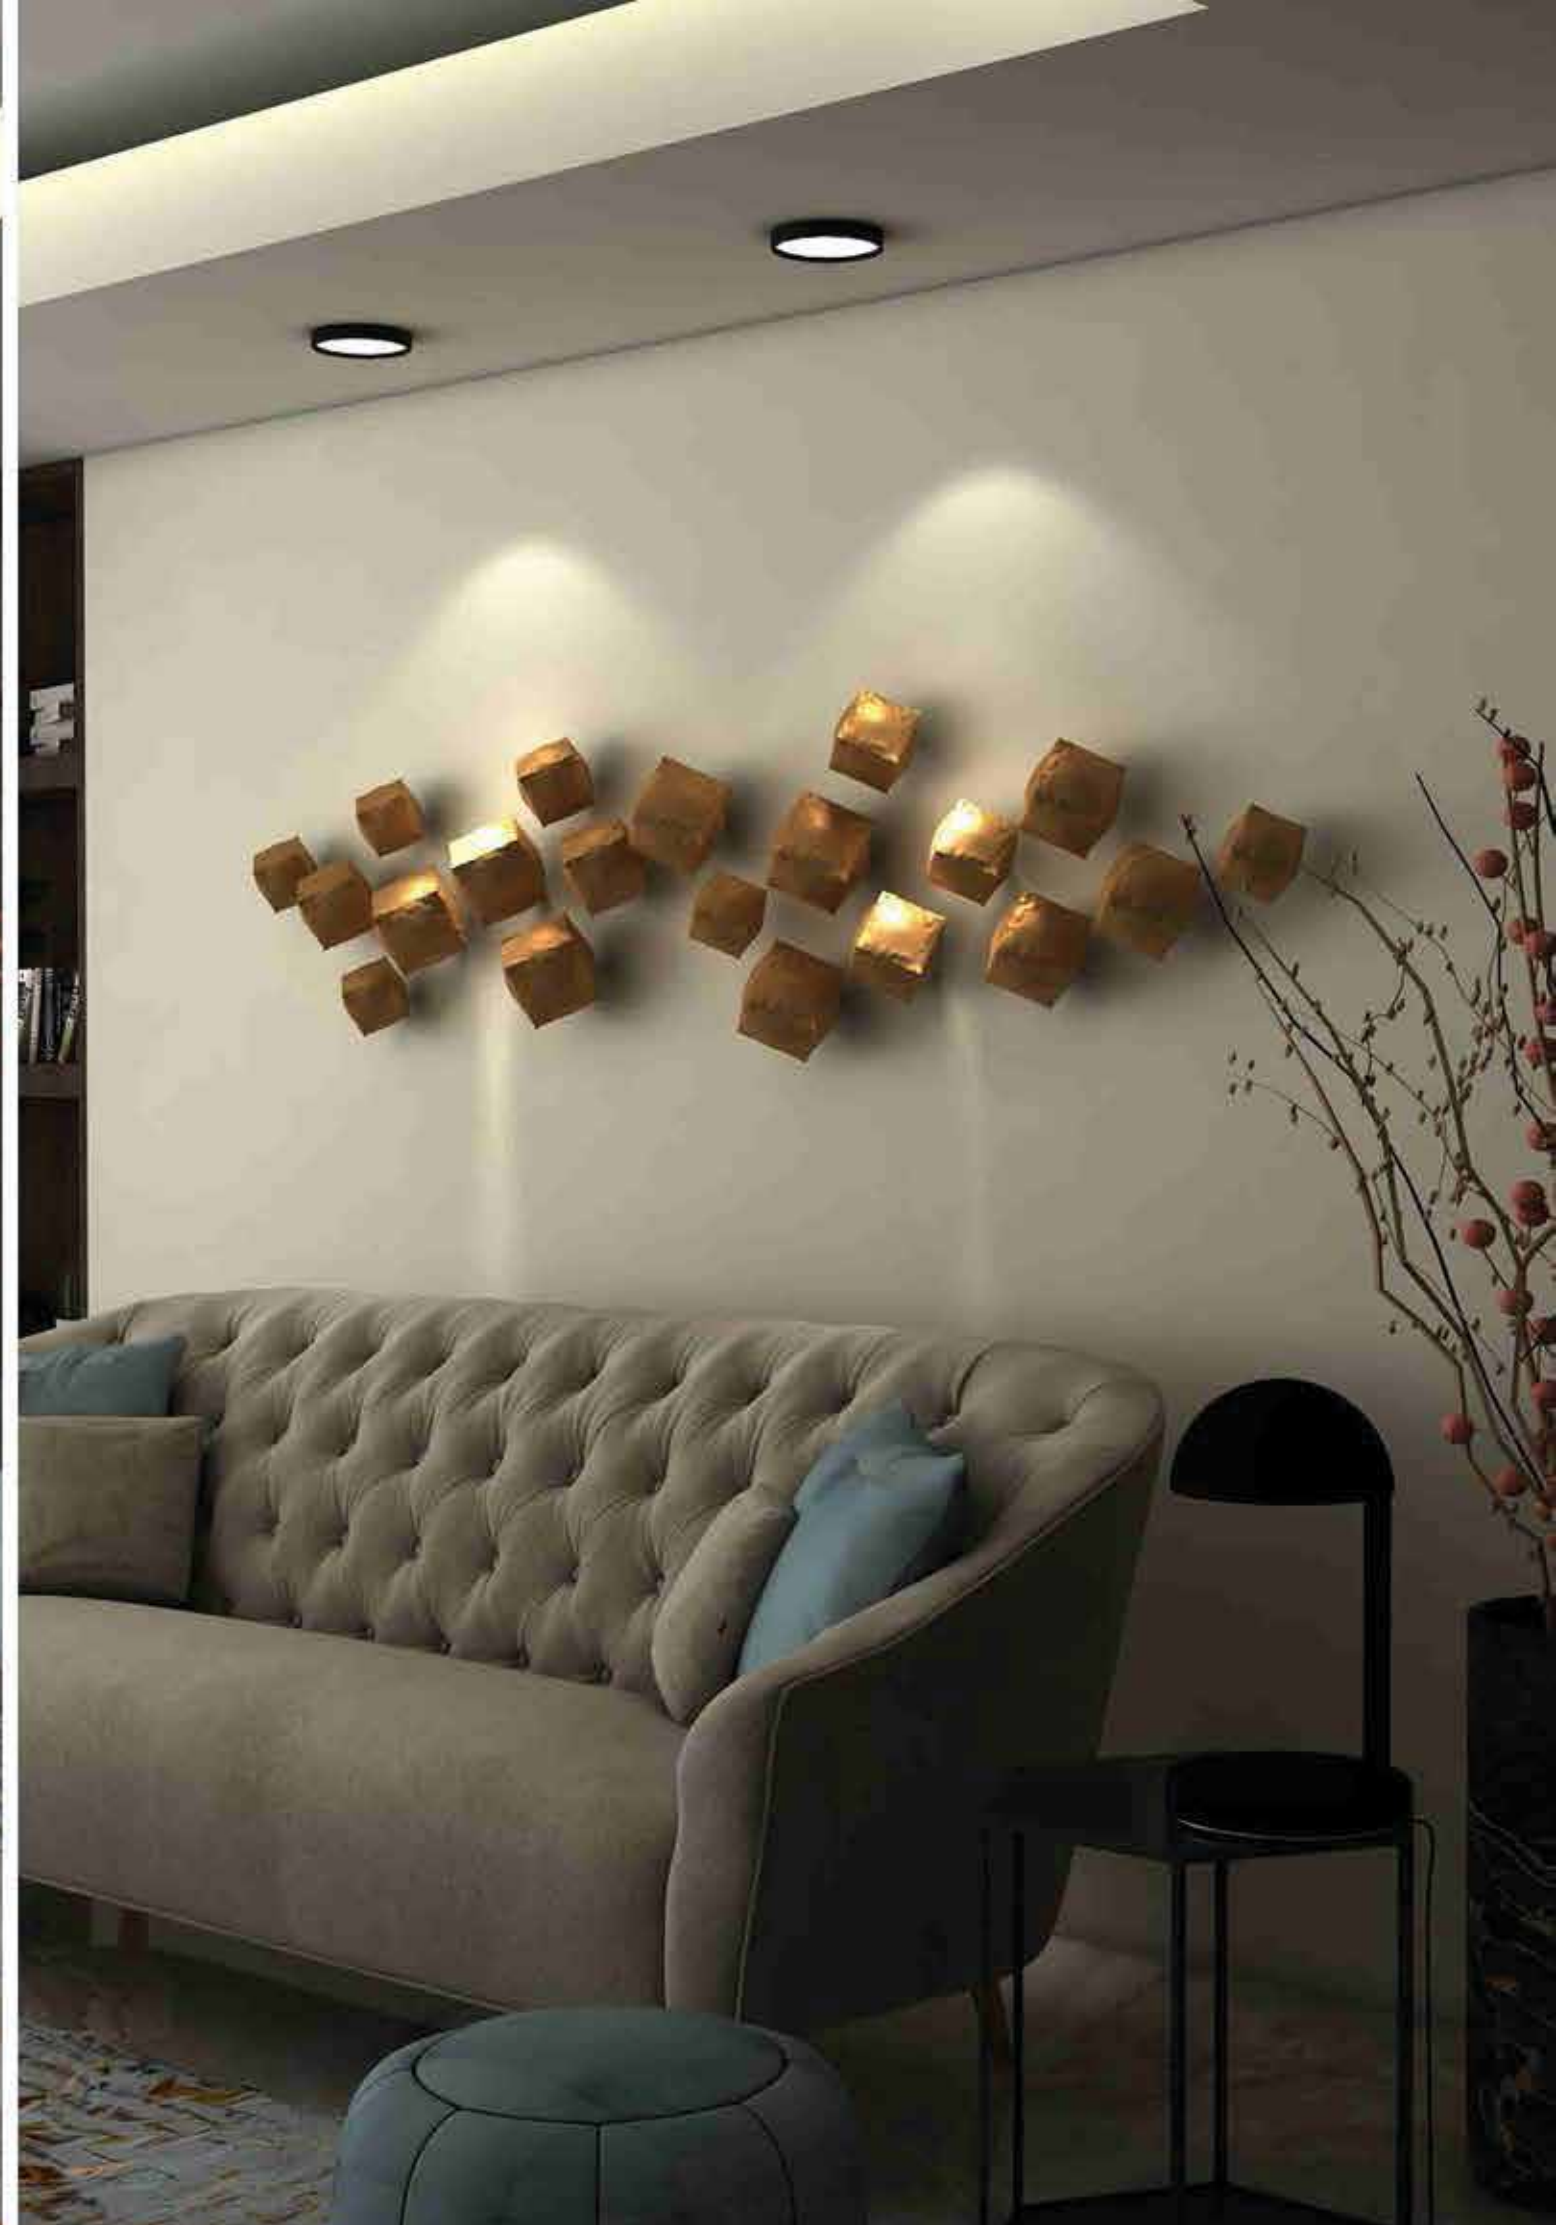

Made in stainless steel, the leaves are finished in high gloss brass and the trunks in brass antique.

Size - 5' x 5'

Peacock

Peacock, the most beautiful bird in the world, is a symbol of grace and dignity, like that of royalty. Effortlessly beautiful and captivating in every nuance and move, the unfolding of the peacock's feathers is as elegant as a ballet dancer, sensual and exotic, telling a story of romance, attraction and allure.

Our dramatic wall installation comprises of 117 components to create one magnificent ornament for your wall.

Size - 6' x 6'

Peacock 2.0

Size - 5' x 5'

Cubes

Consisting of different sized cubes, meticulously handcrafted and polished, with slightly curved surfaces, this installation is finished in lustrous colours that make it concomitantly evolve beyond the purely visual.