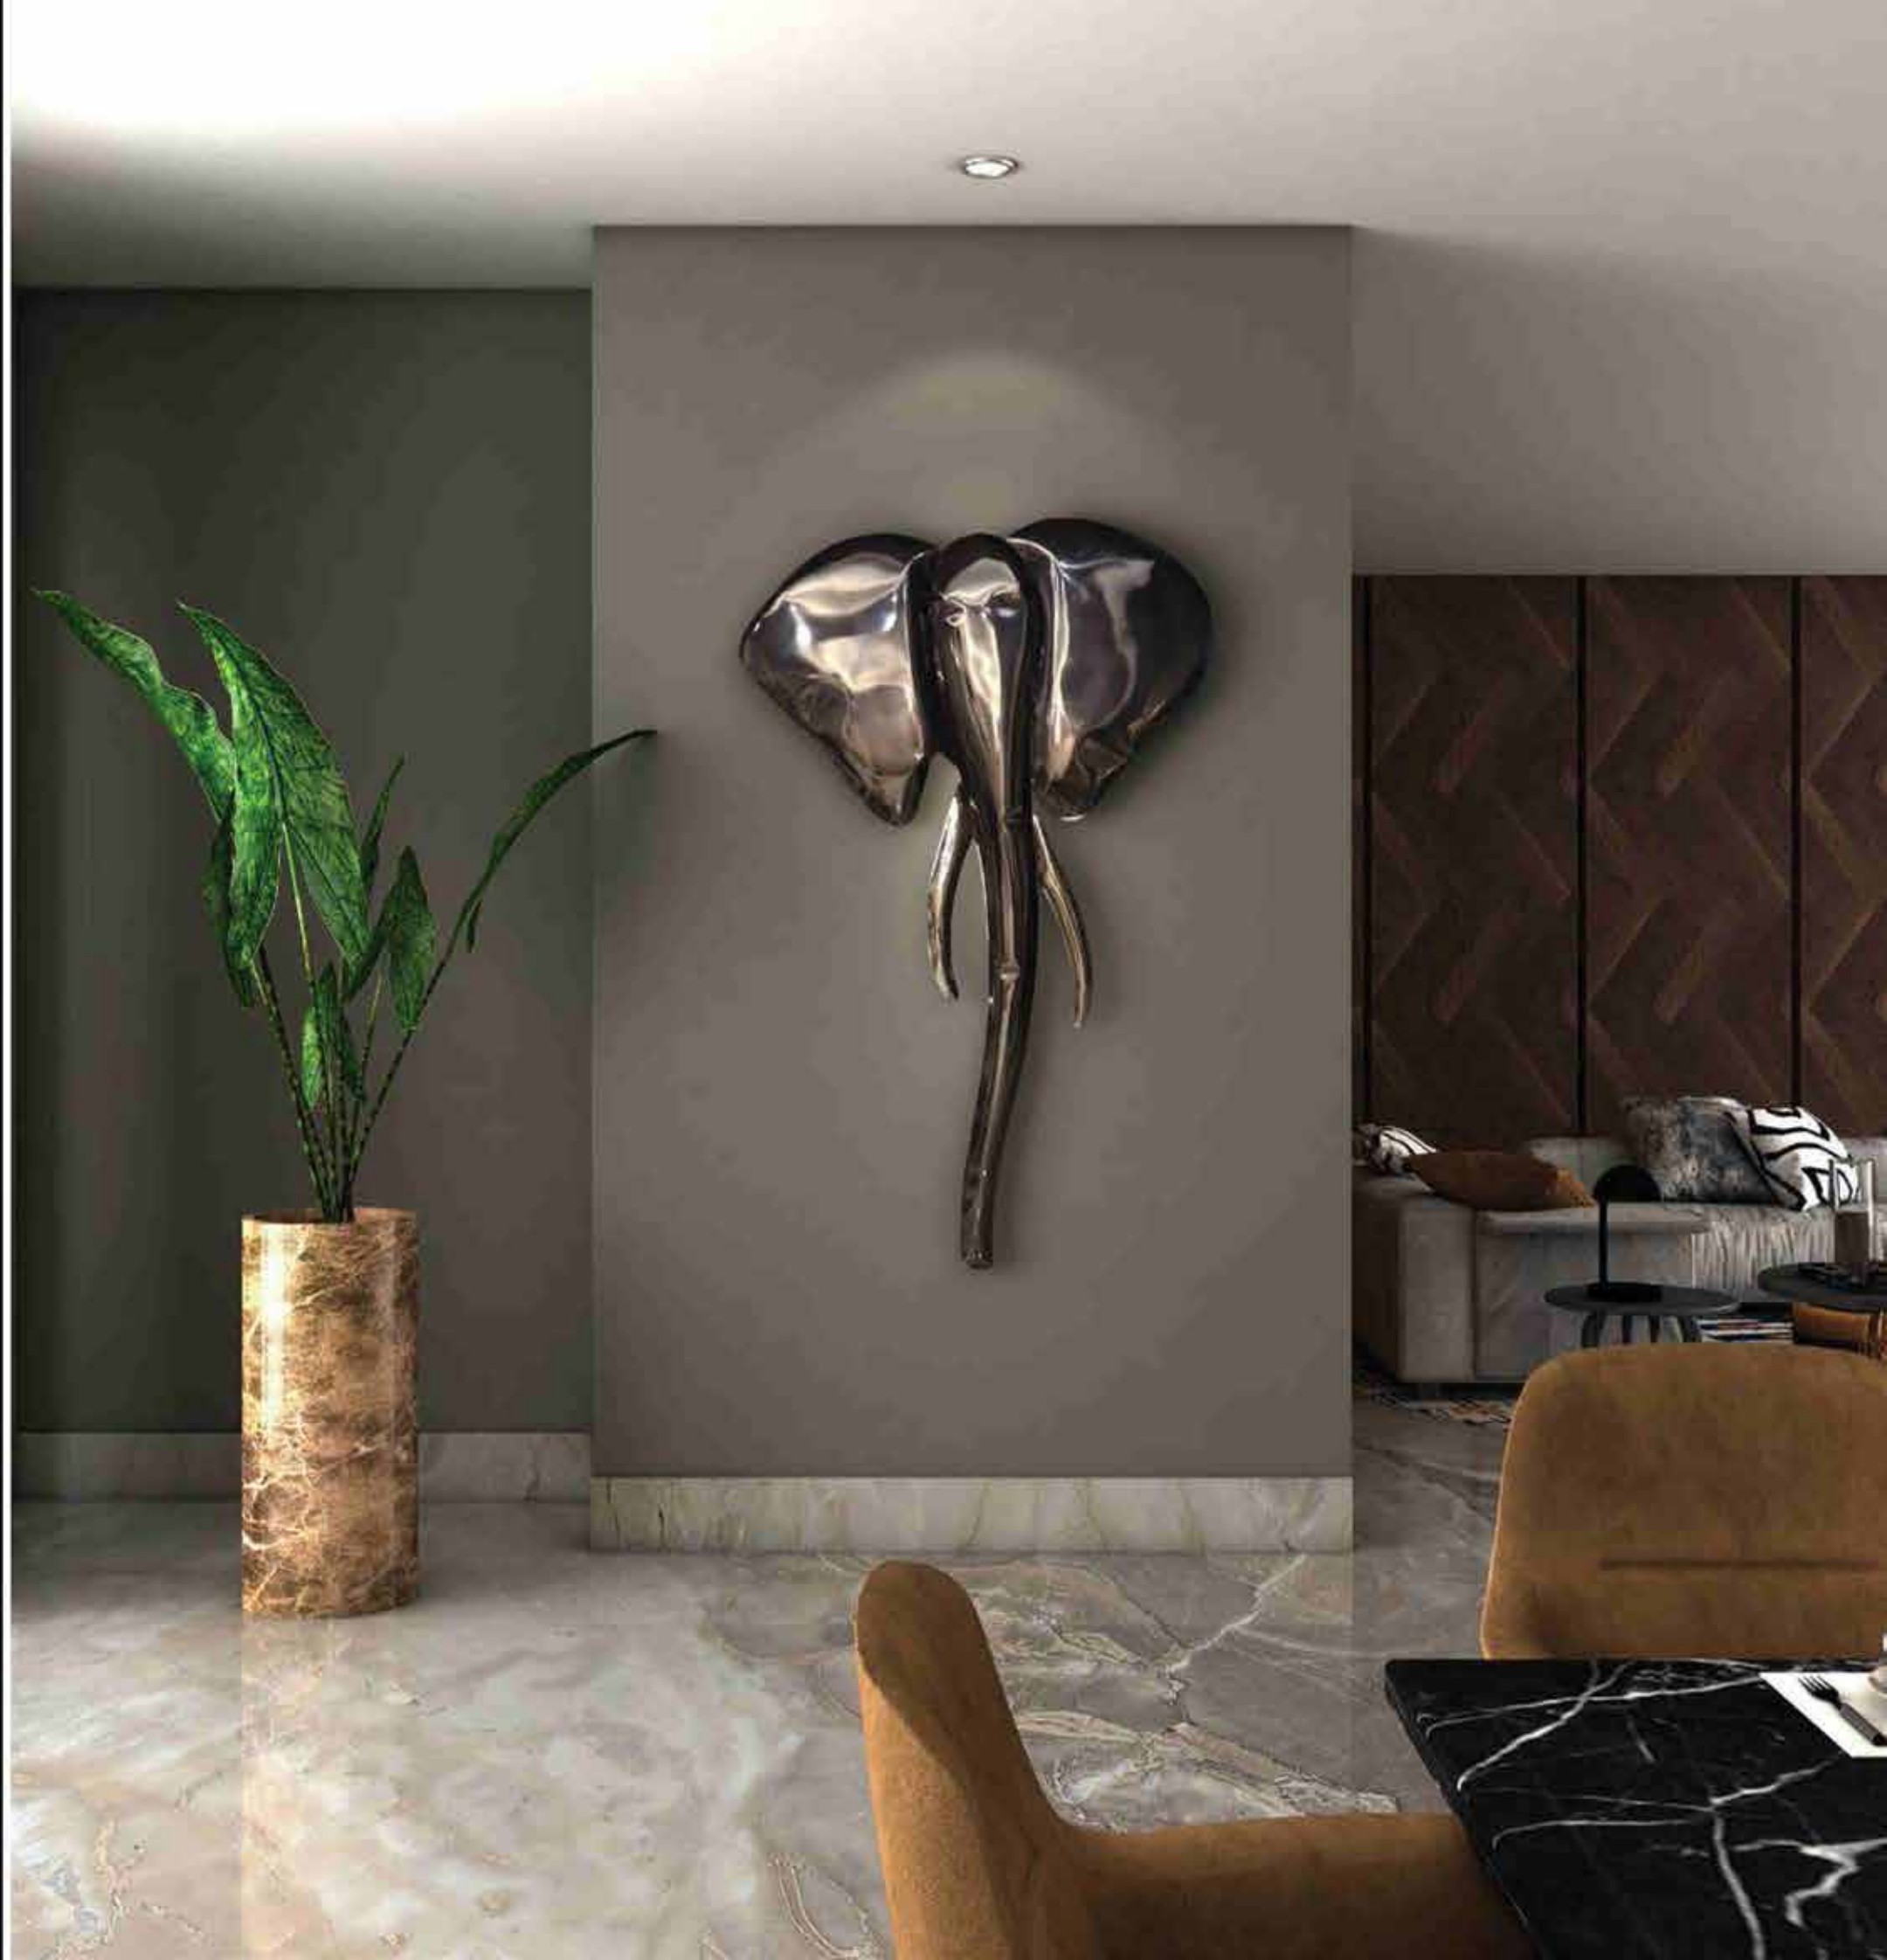

Elephant

Size - 3'4" x 4'6"