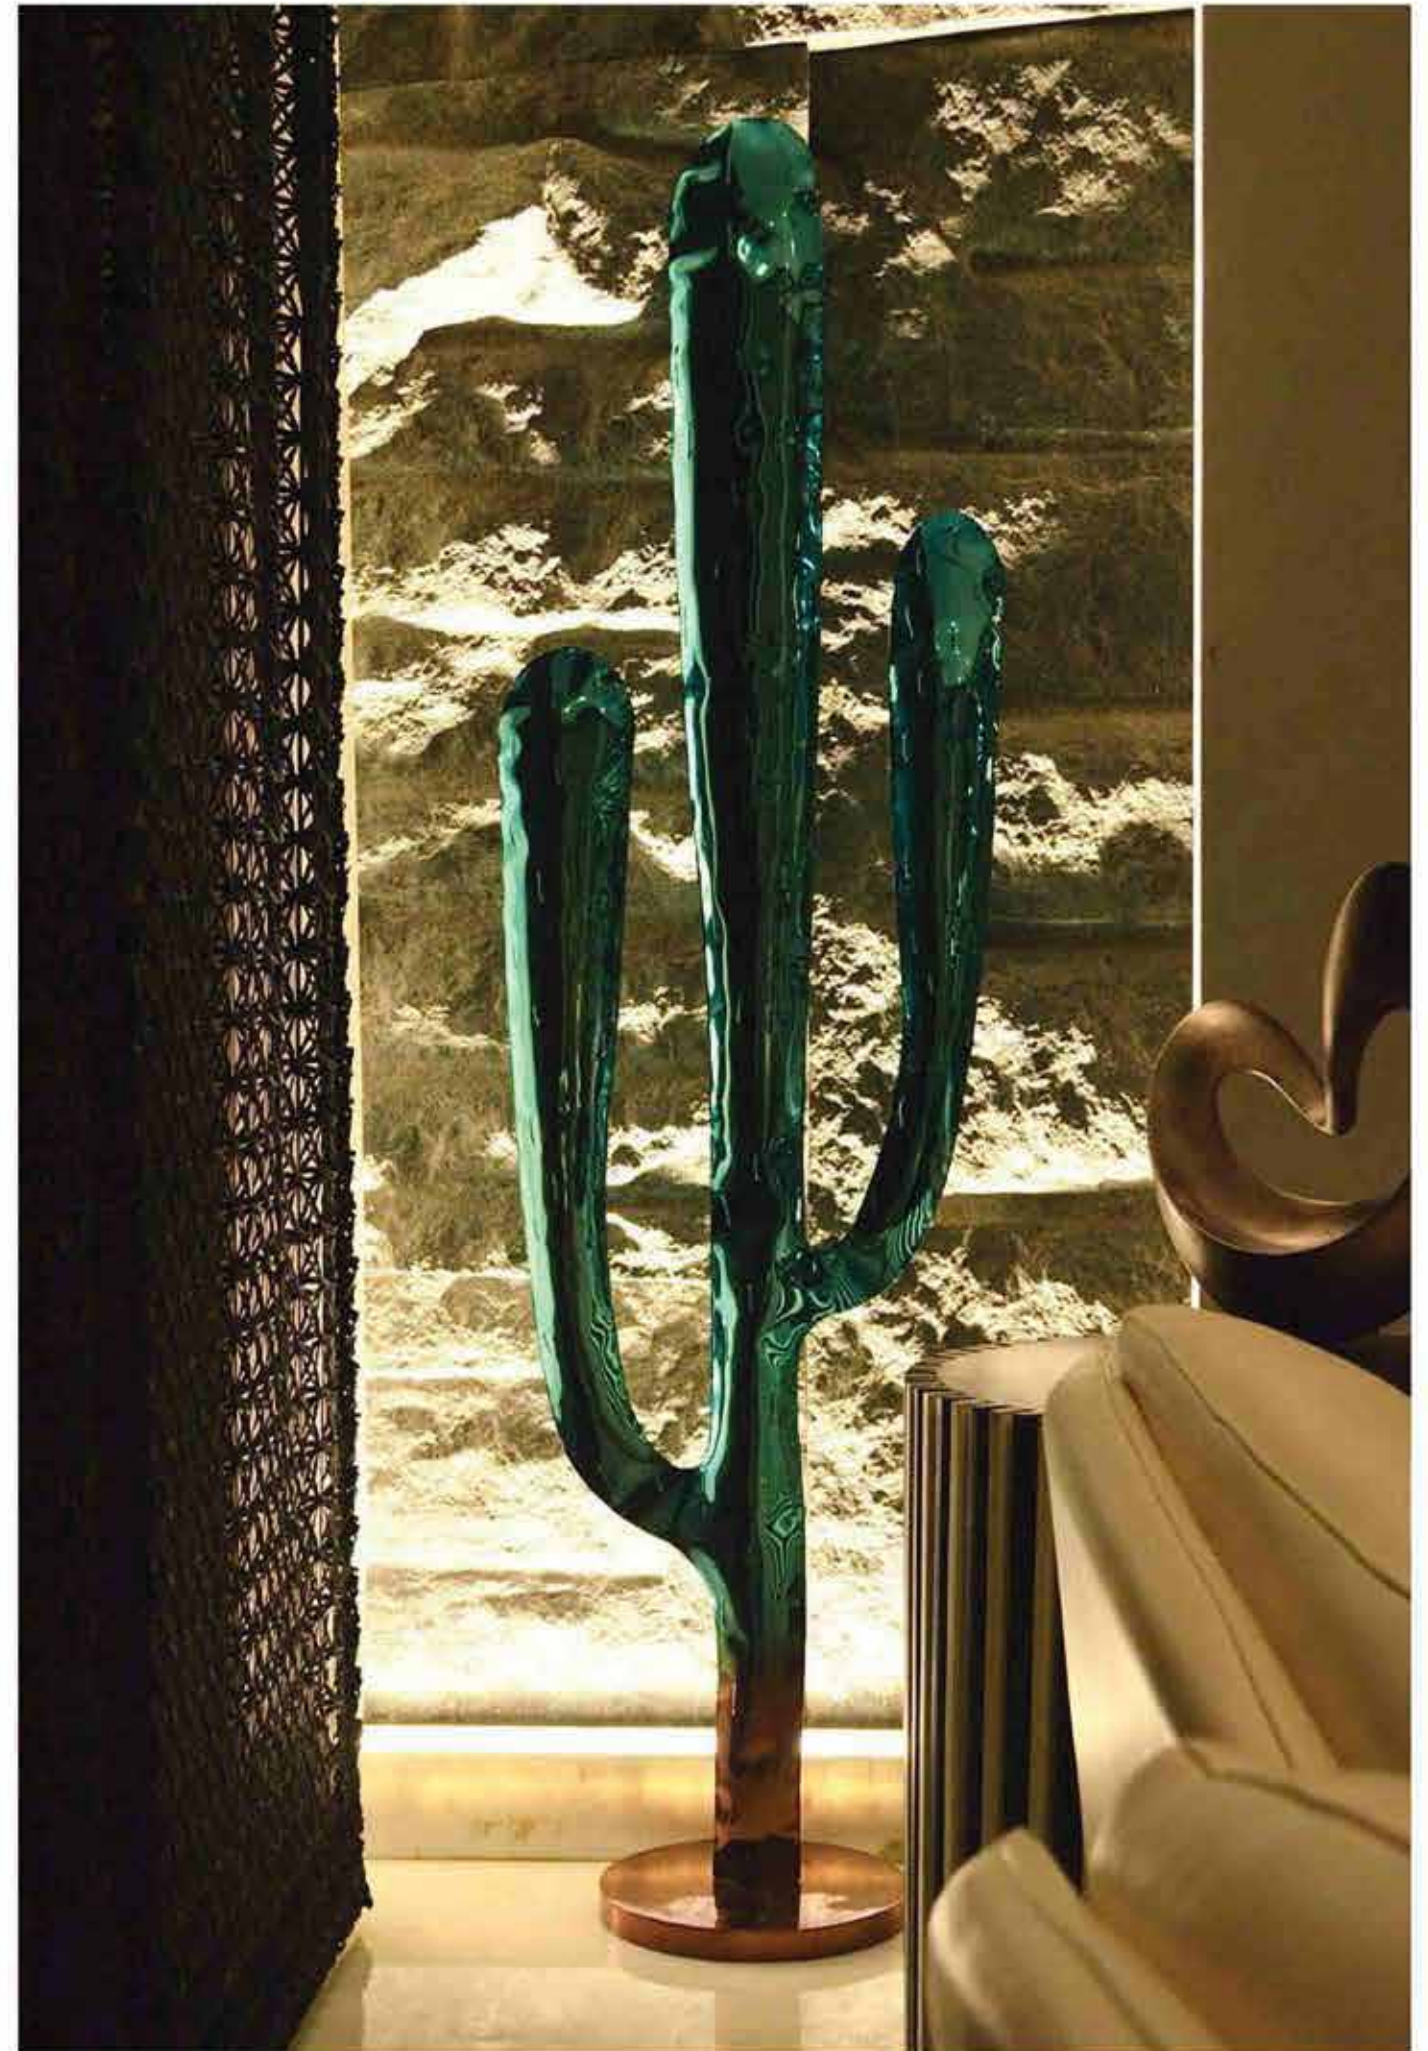

Size - 4' x 8'

Floor
Sculpture

Loop Sculpture

Size - 20" x 62"

El Cactus
Floor Sculpture

Size - 21" x 6'

Glacier
Floor Sculpture

Size - 1' x 6'