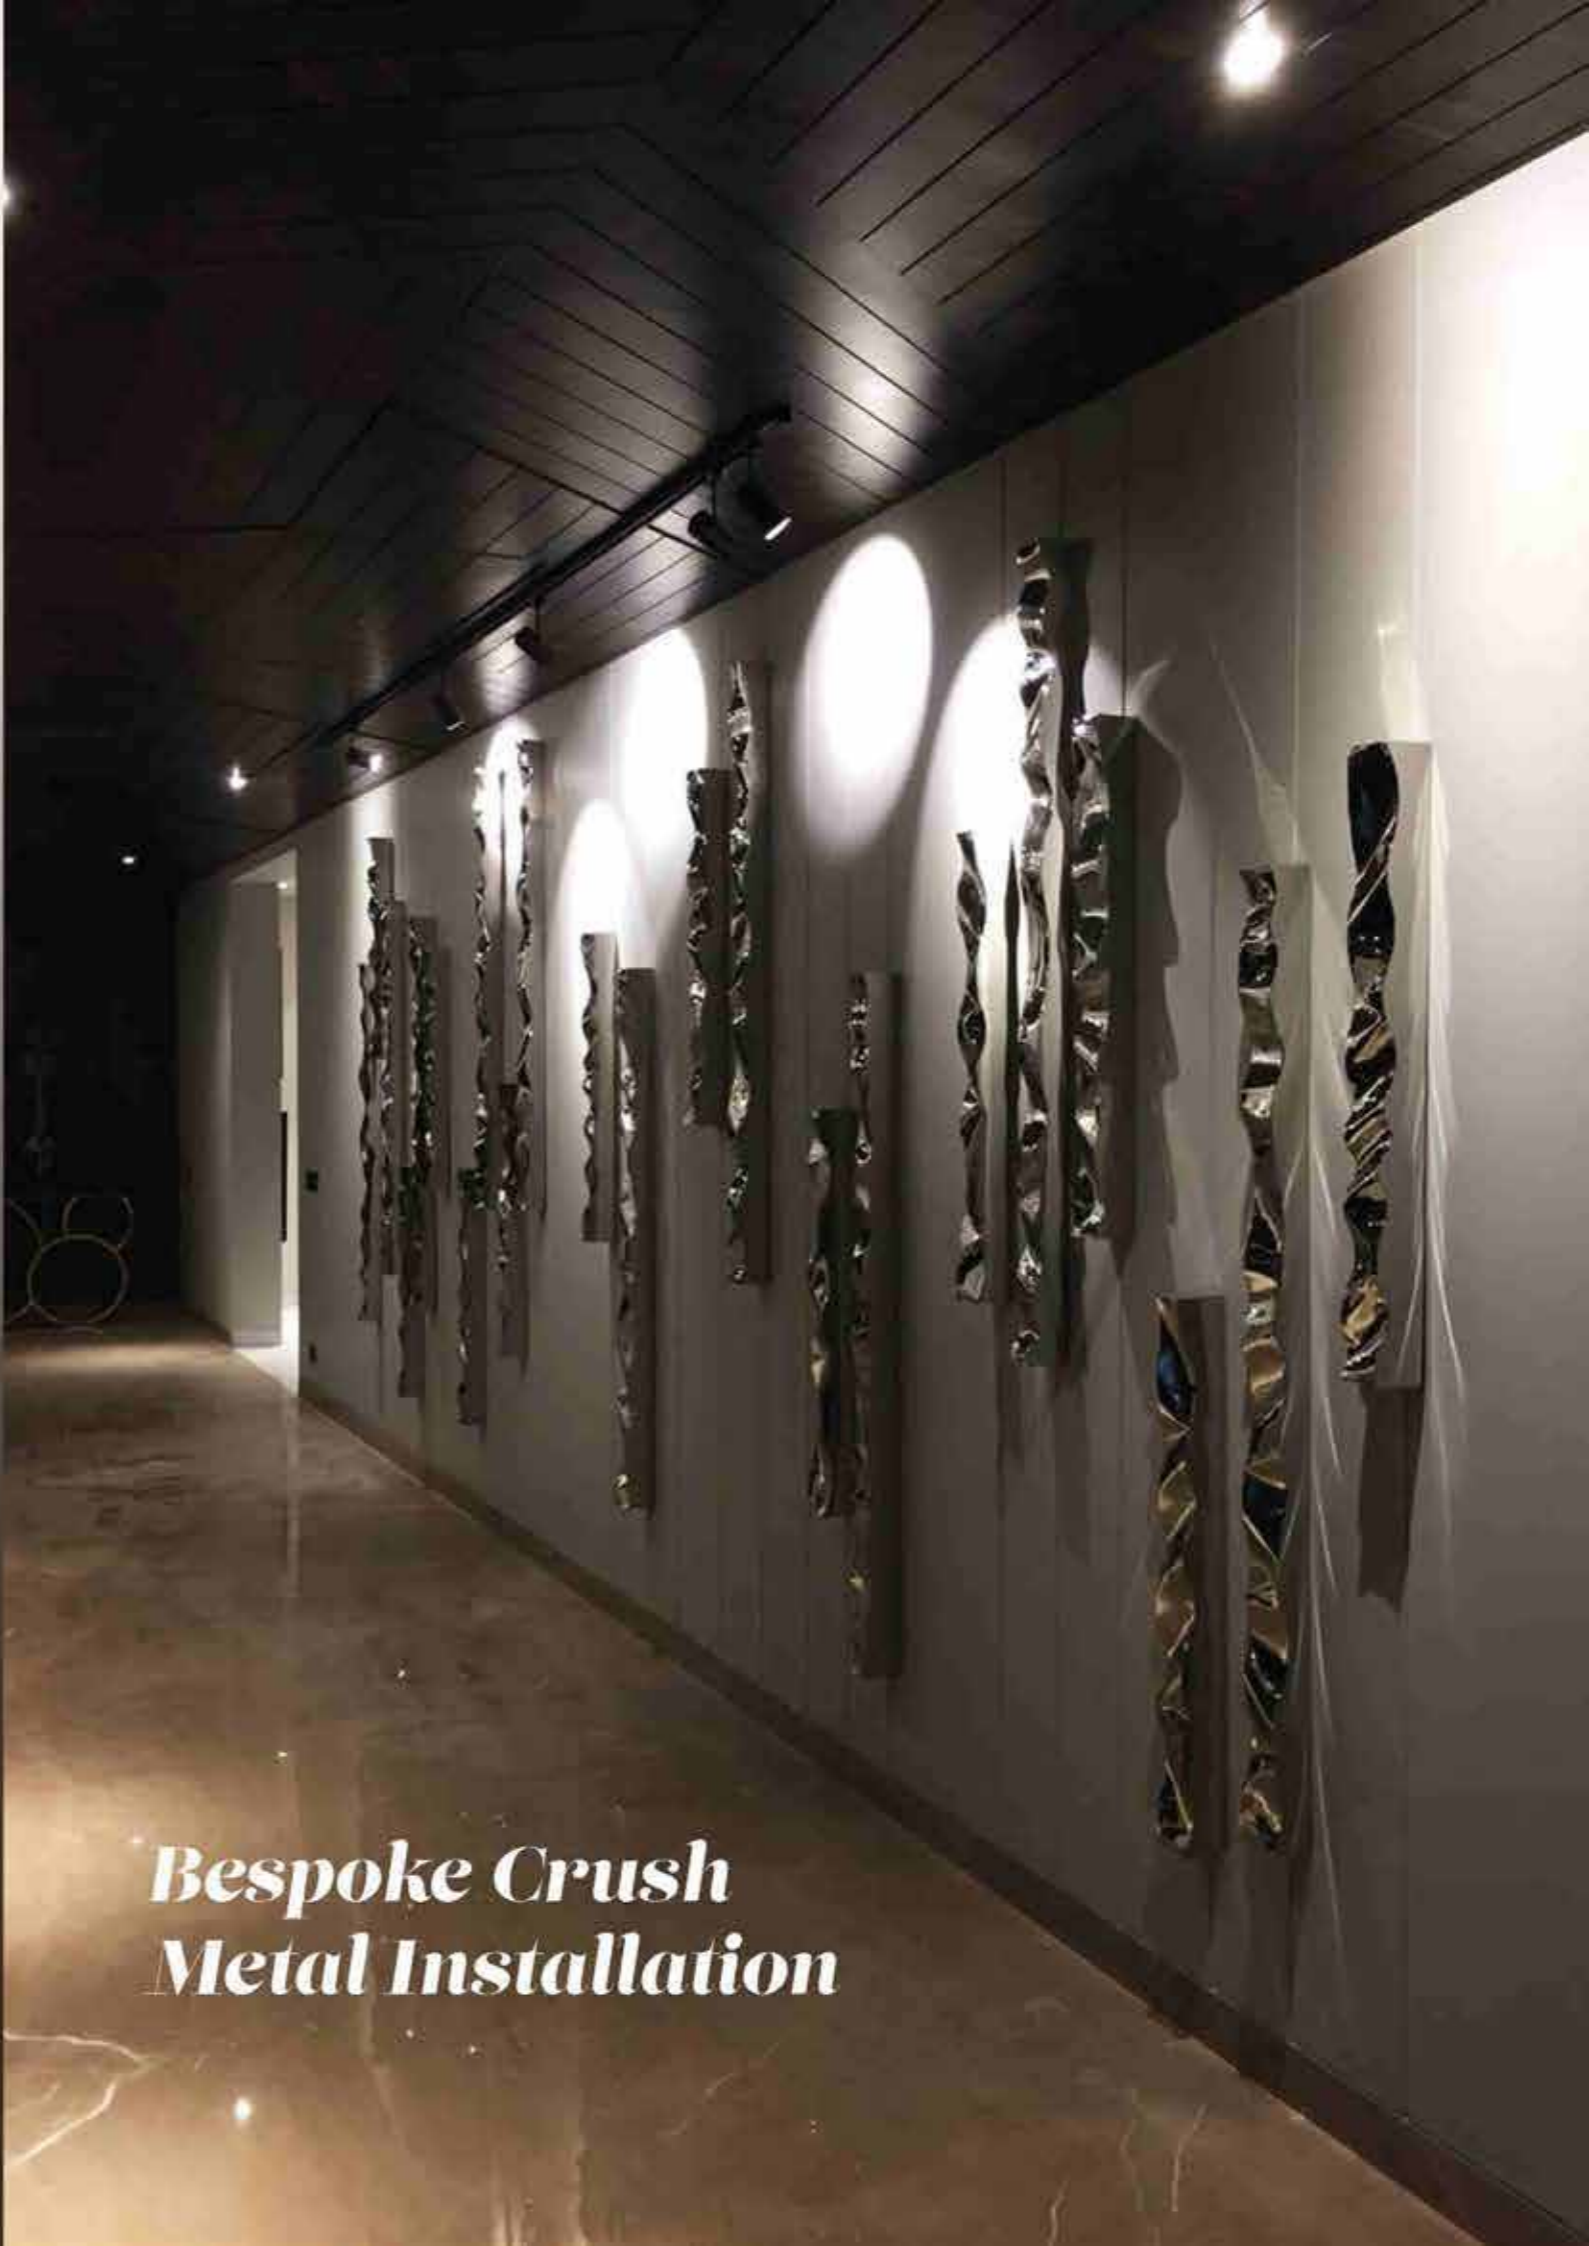

***Bespoke Crush
Metal Installation***