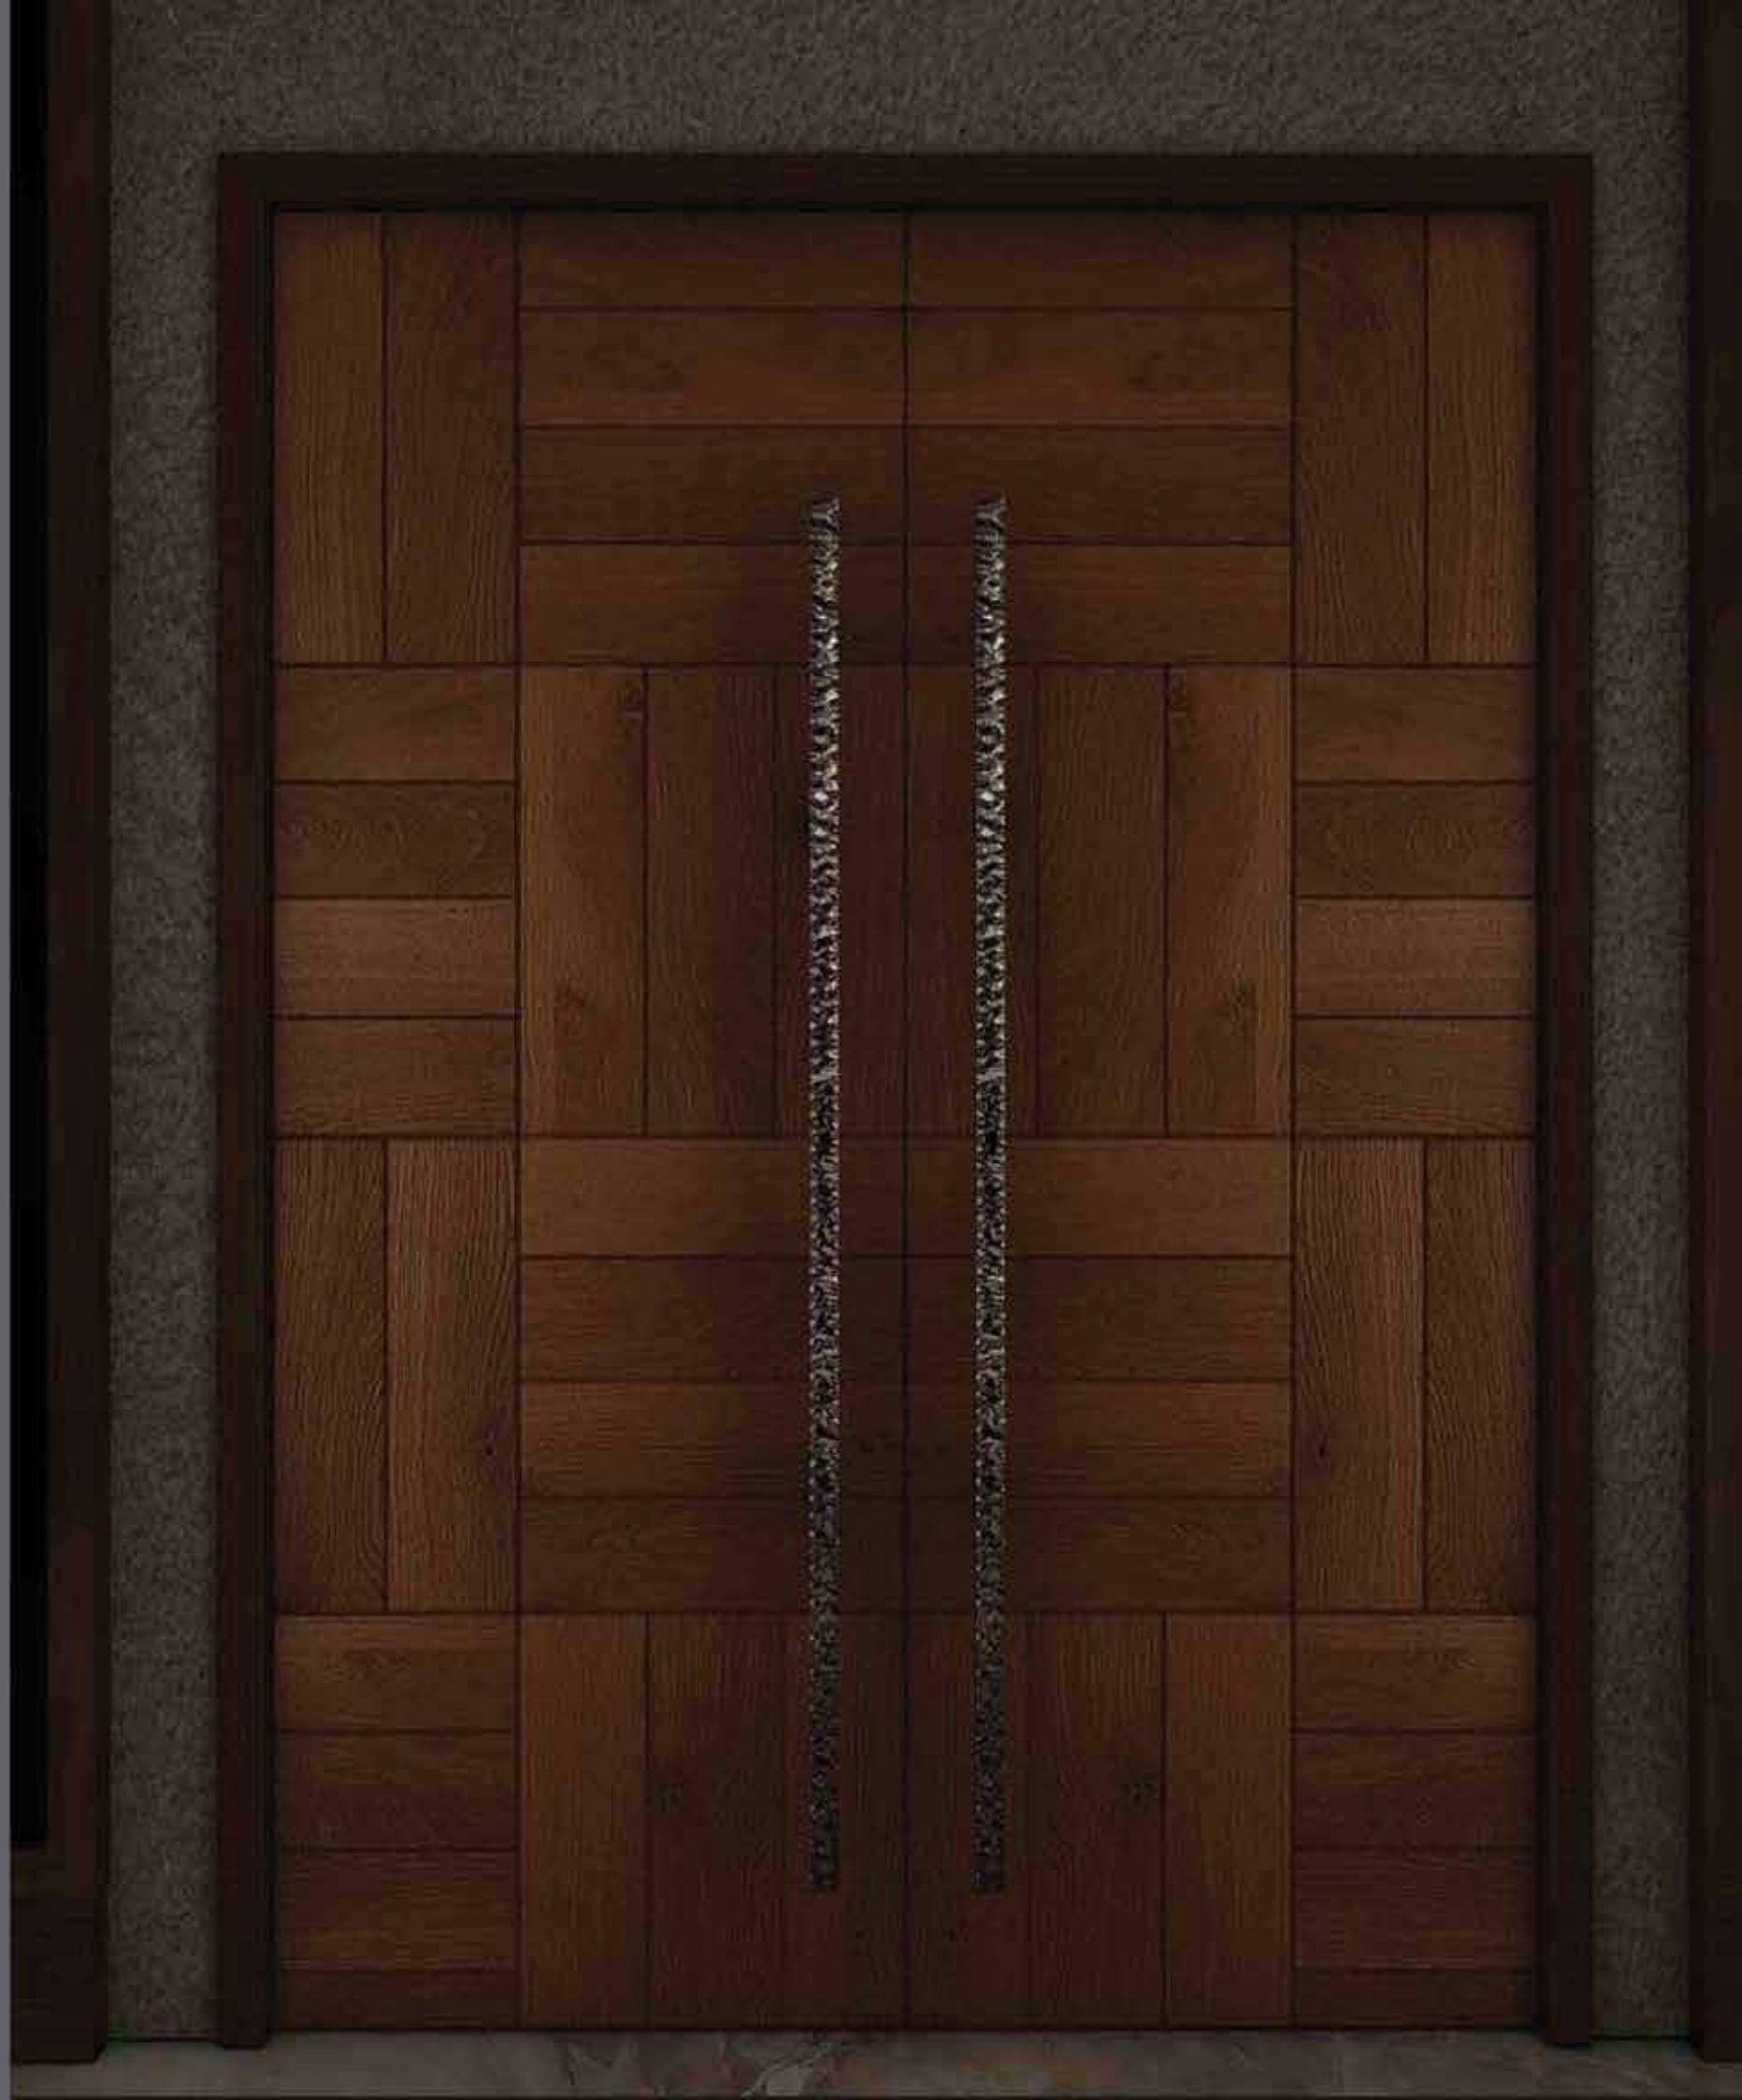

Size - 24" x 72"

***Fiamma
Sculpture***

Door Handle

**Bespoke
Handles**

Asteroid
Handle

Crush
Handle

Furniture

Iceberg Console