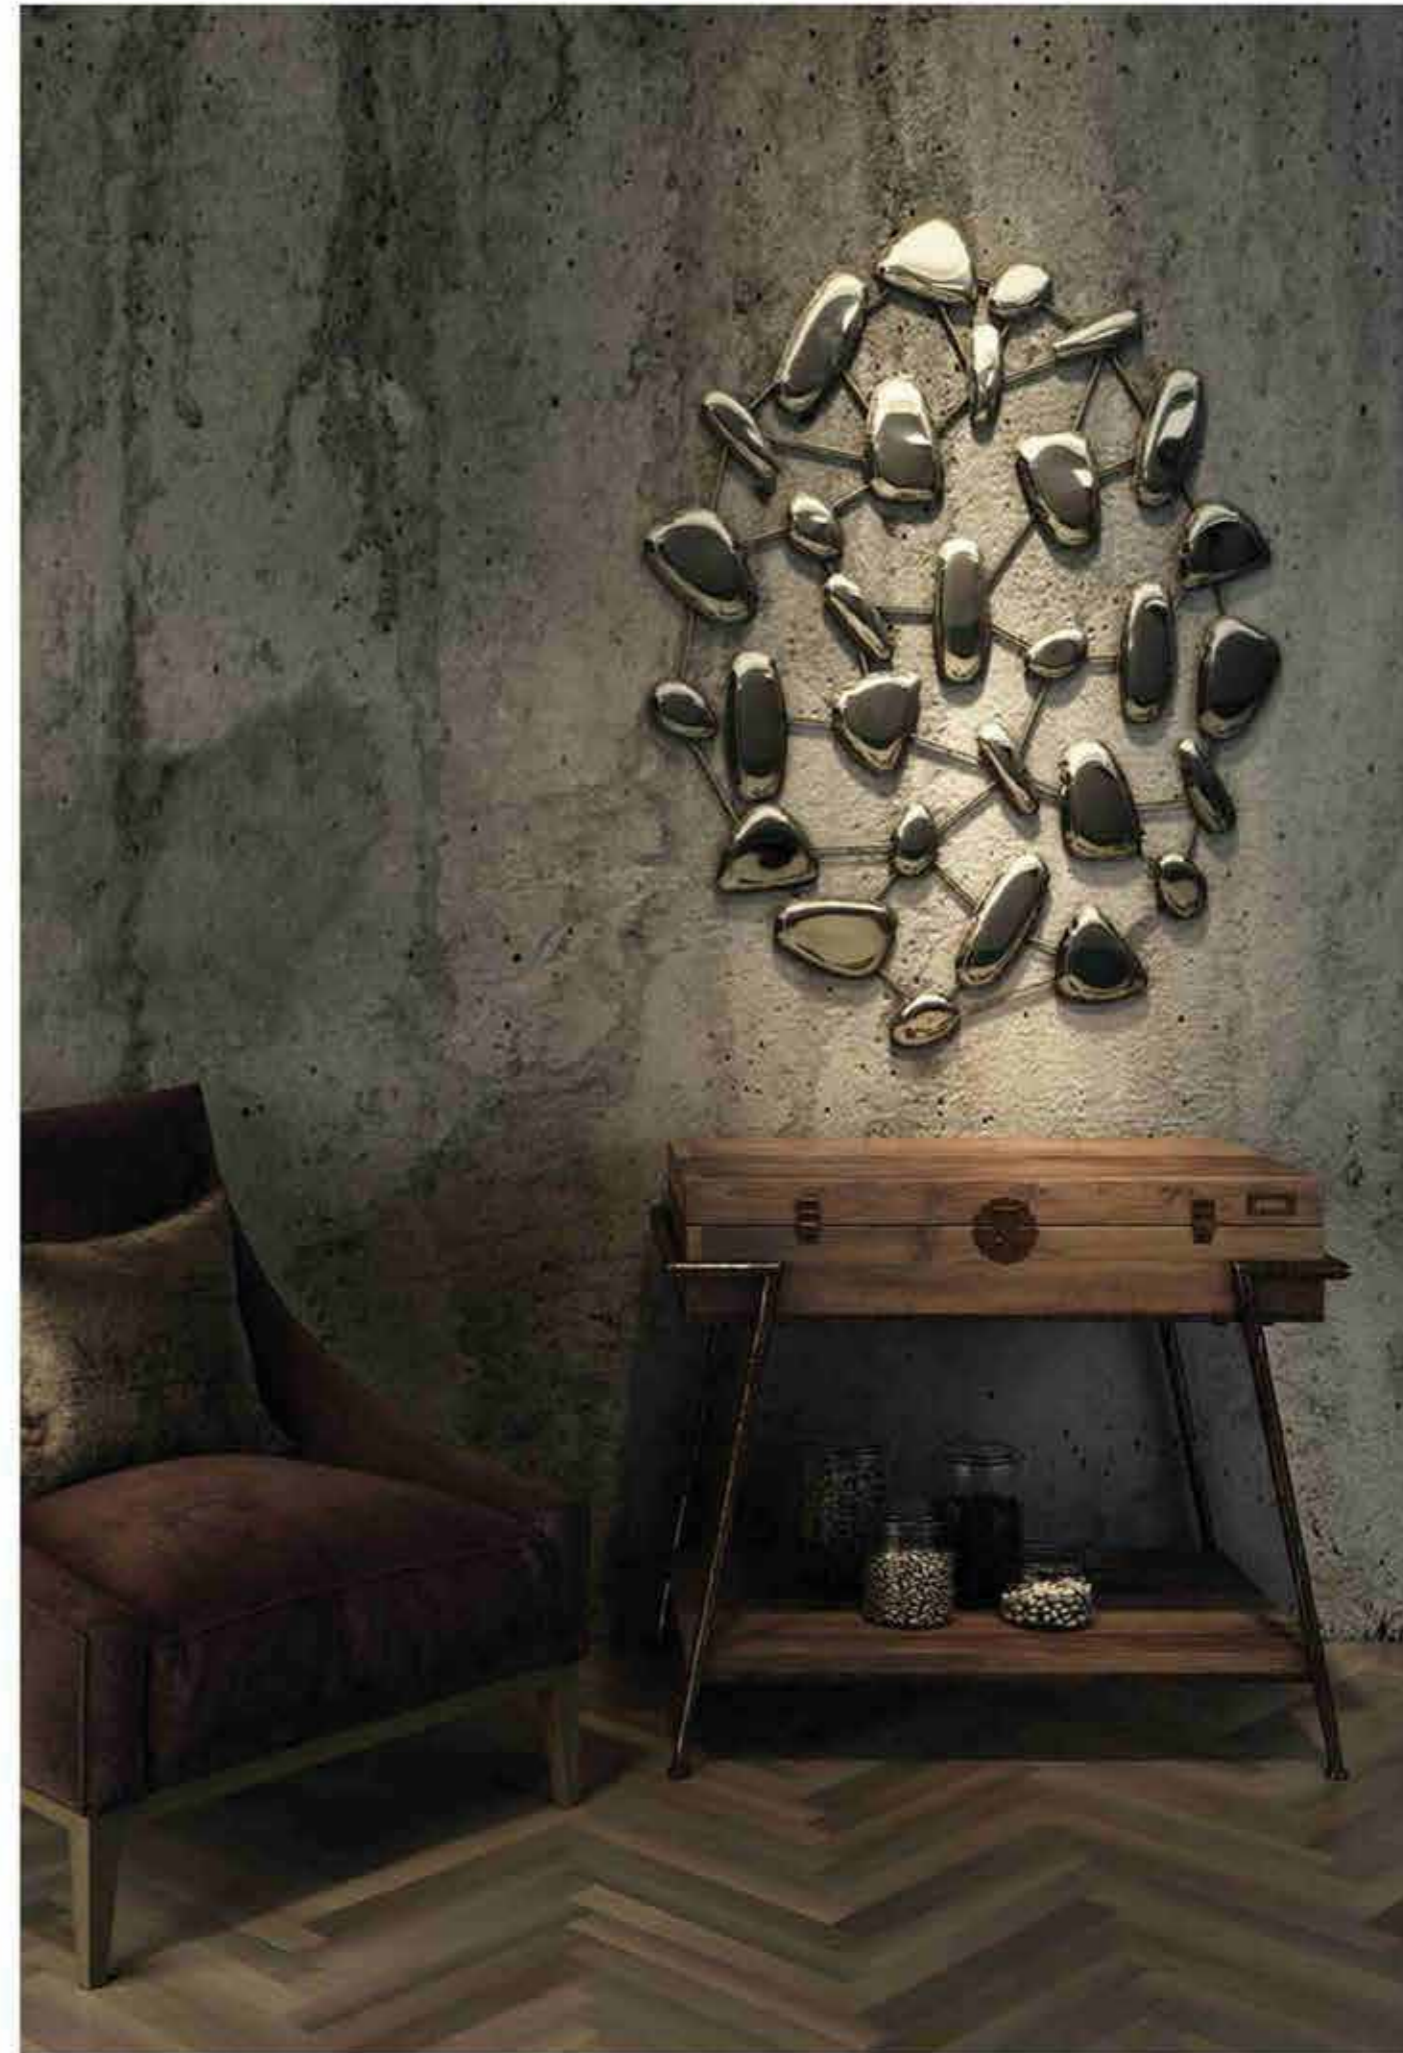

Pebble Mirror

We pieced several iterations of pebbles together to strike a statement. The high gloss mirror polish on them further helps to transform your space.

Size - 3' x 4'