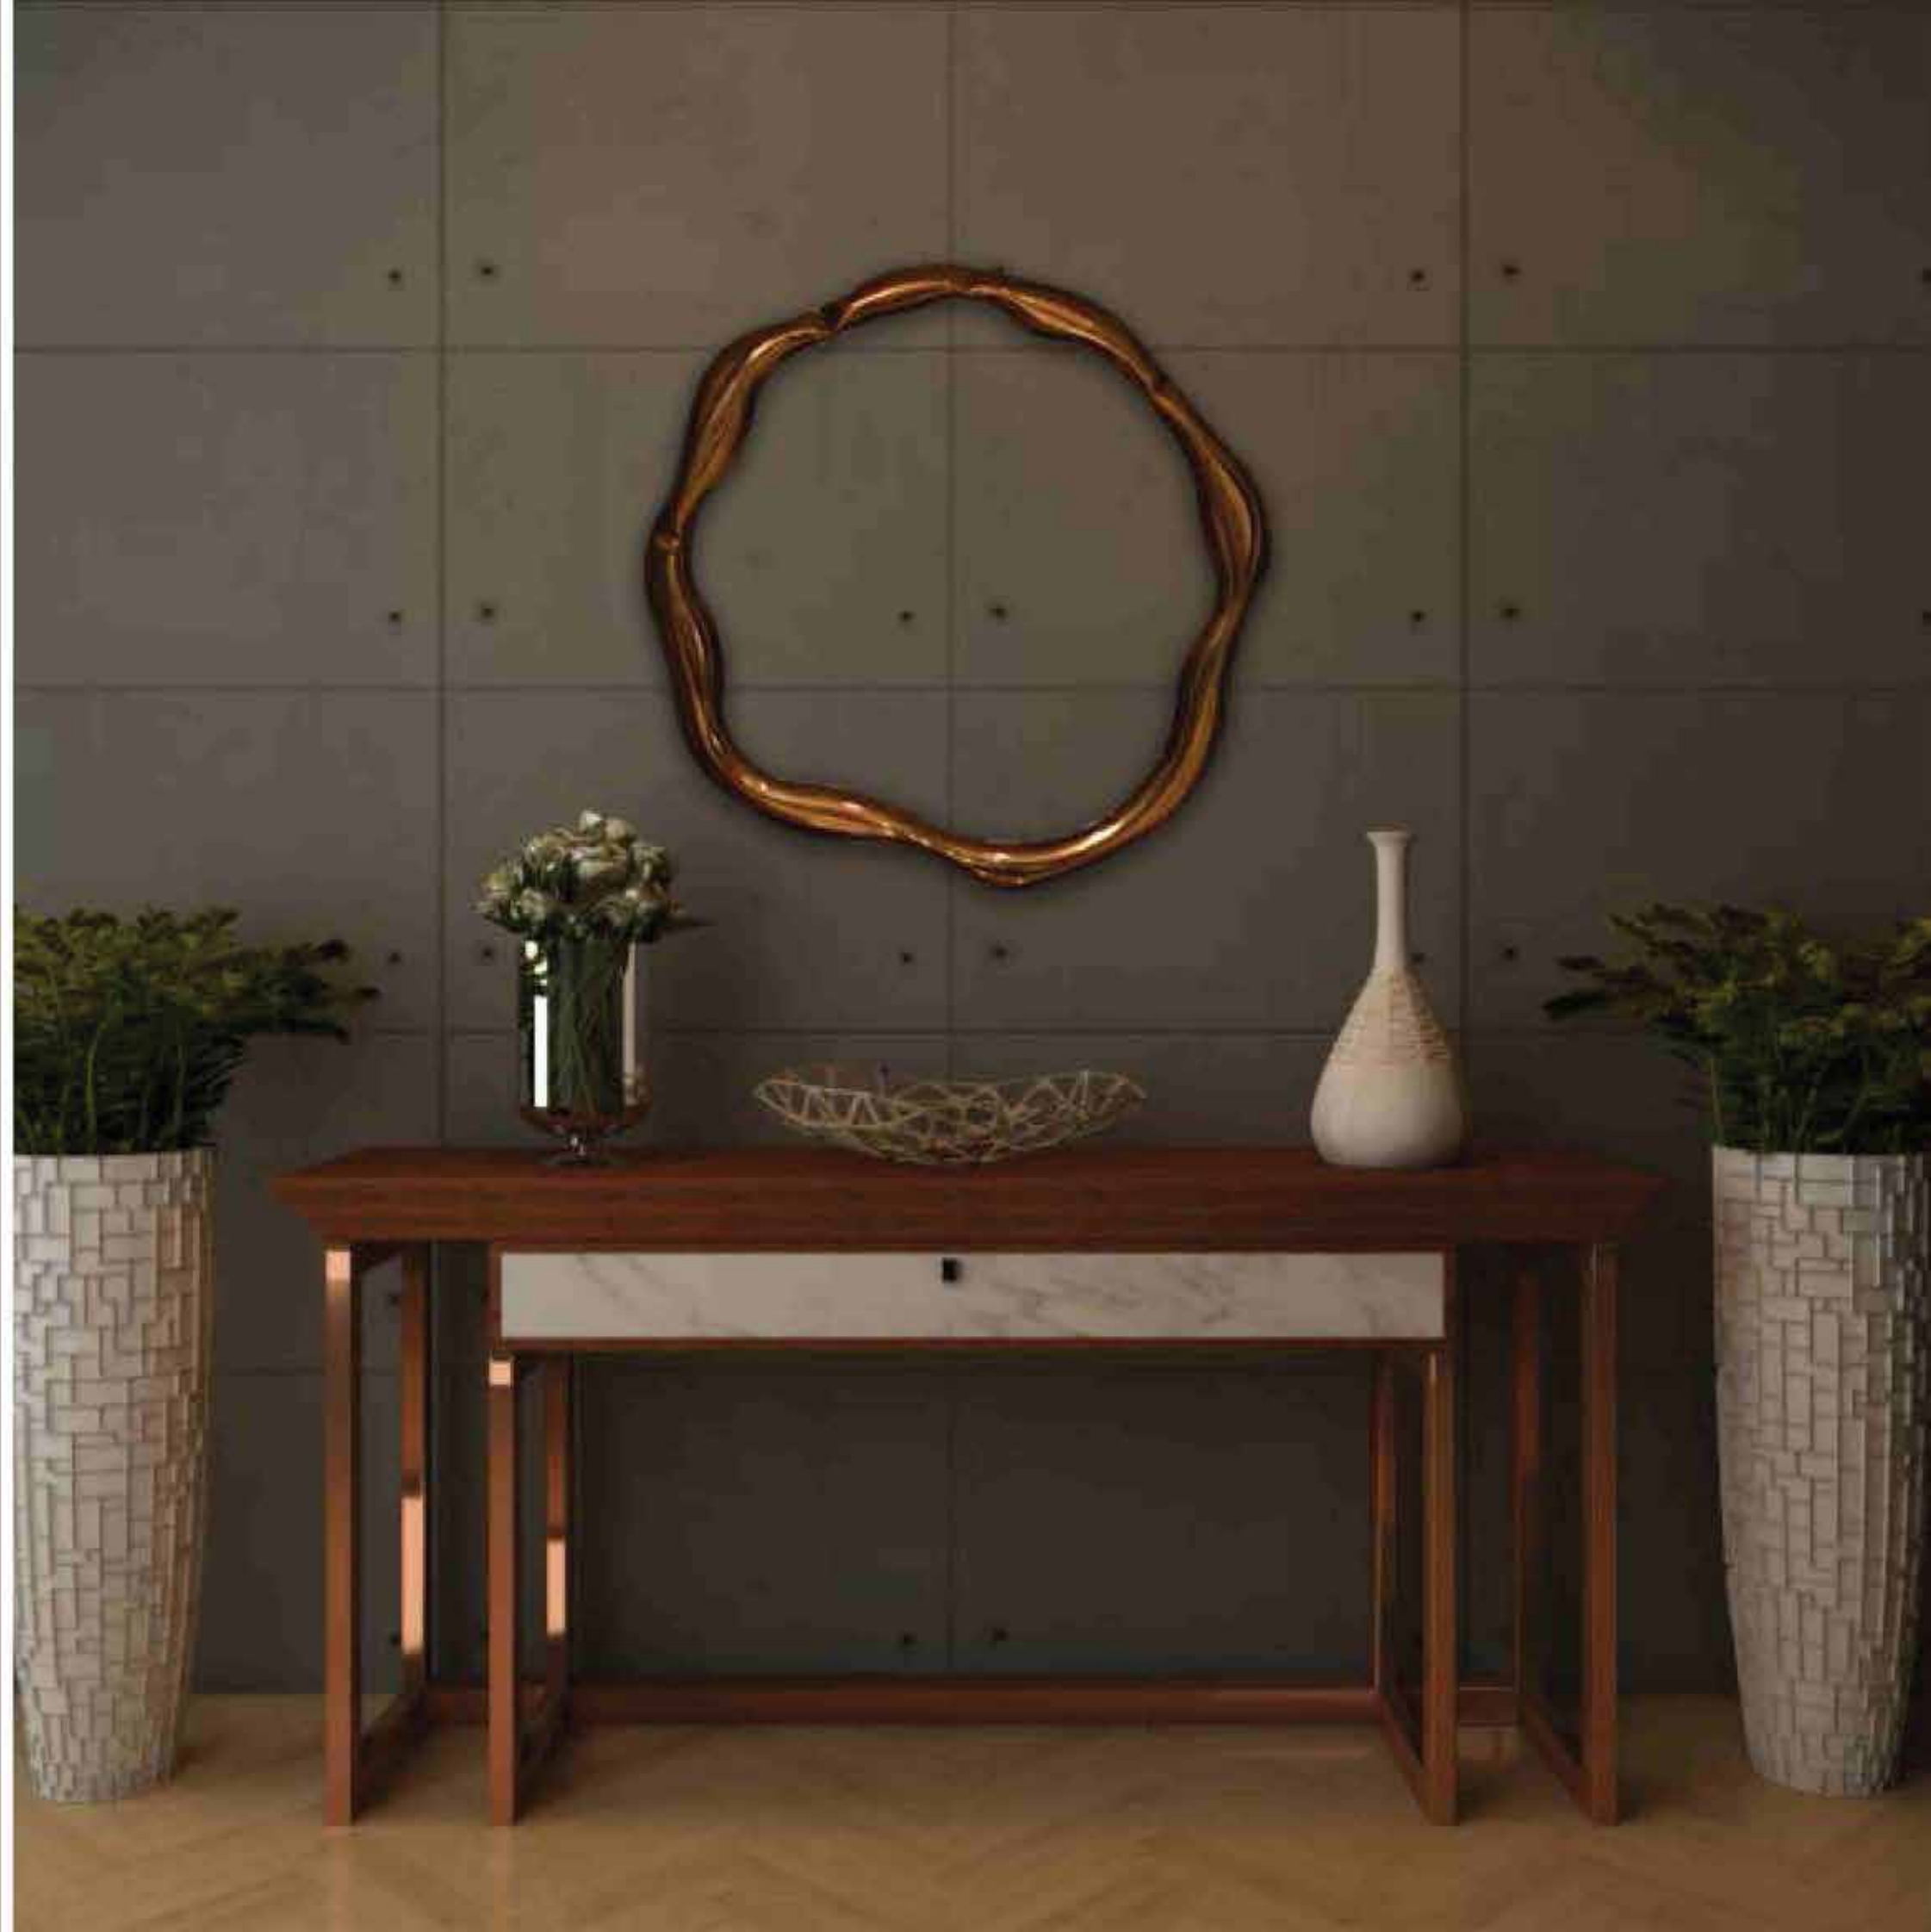

Lasso

Toying with the notion of an other-world, this playful circular discus throws you into another dimension. We suspect the shiny metallic curves to be behind captivating your gaze.

Diameter - 3'