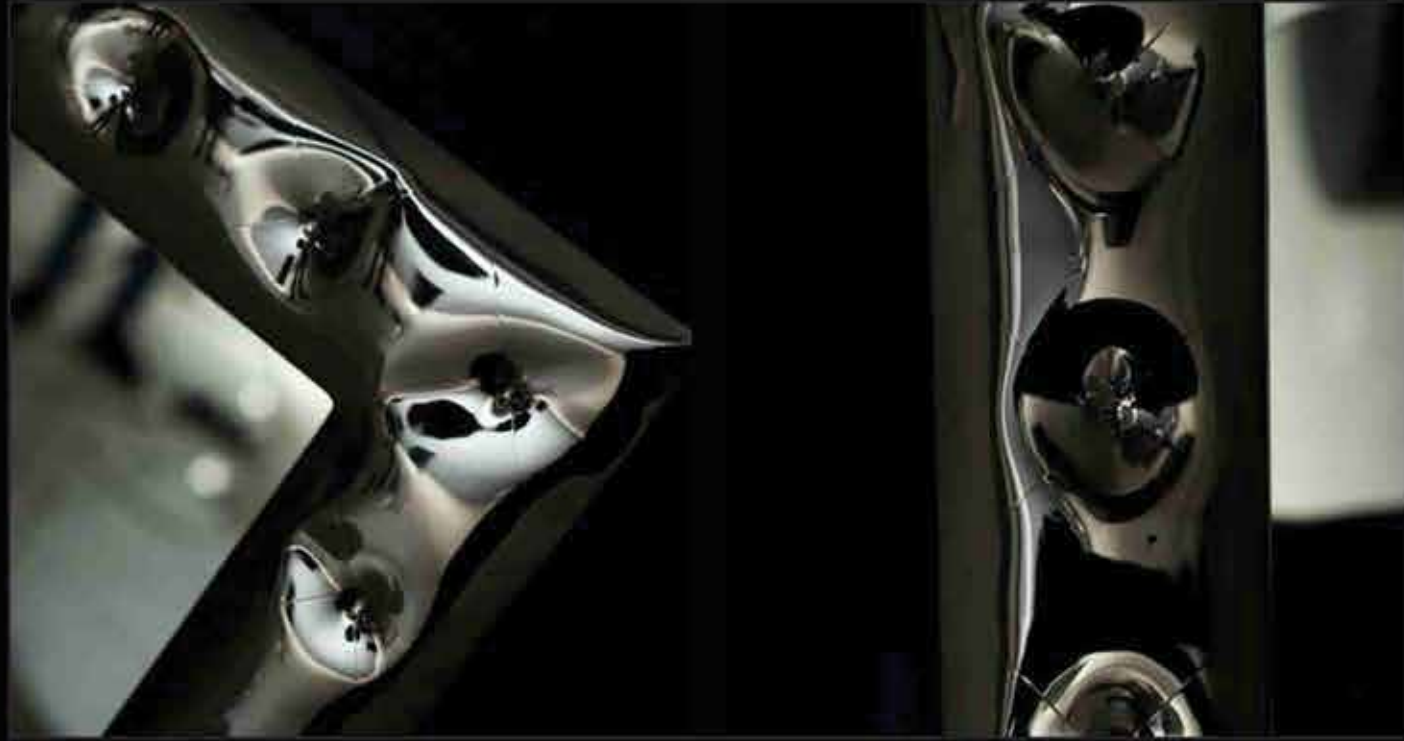

Asteroid Mirror

Enter an arena of deception Vs. reflection where the value of experience is the ultimate prize. Our steel framed mirror, amped up with a Chester effect, appears to mimic its finely upholstered environs but reveals reality as you get closer.

Size - 32" x 4'