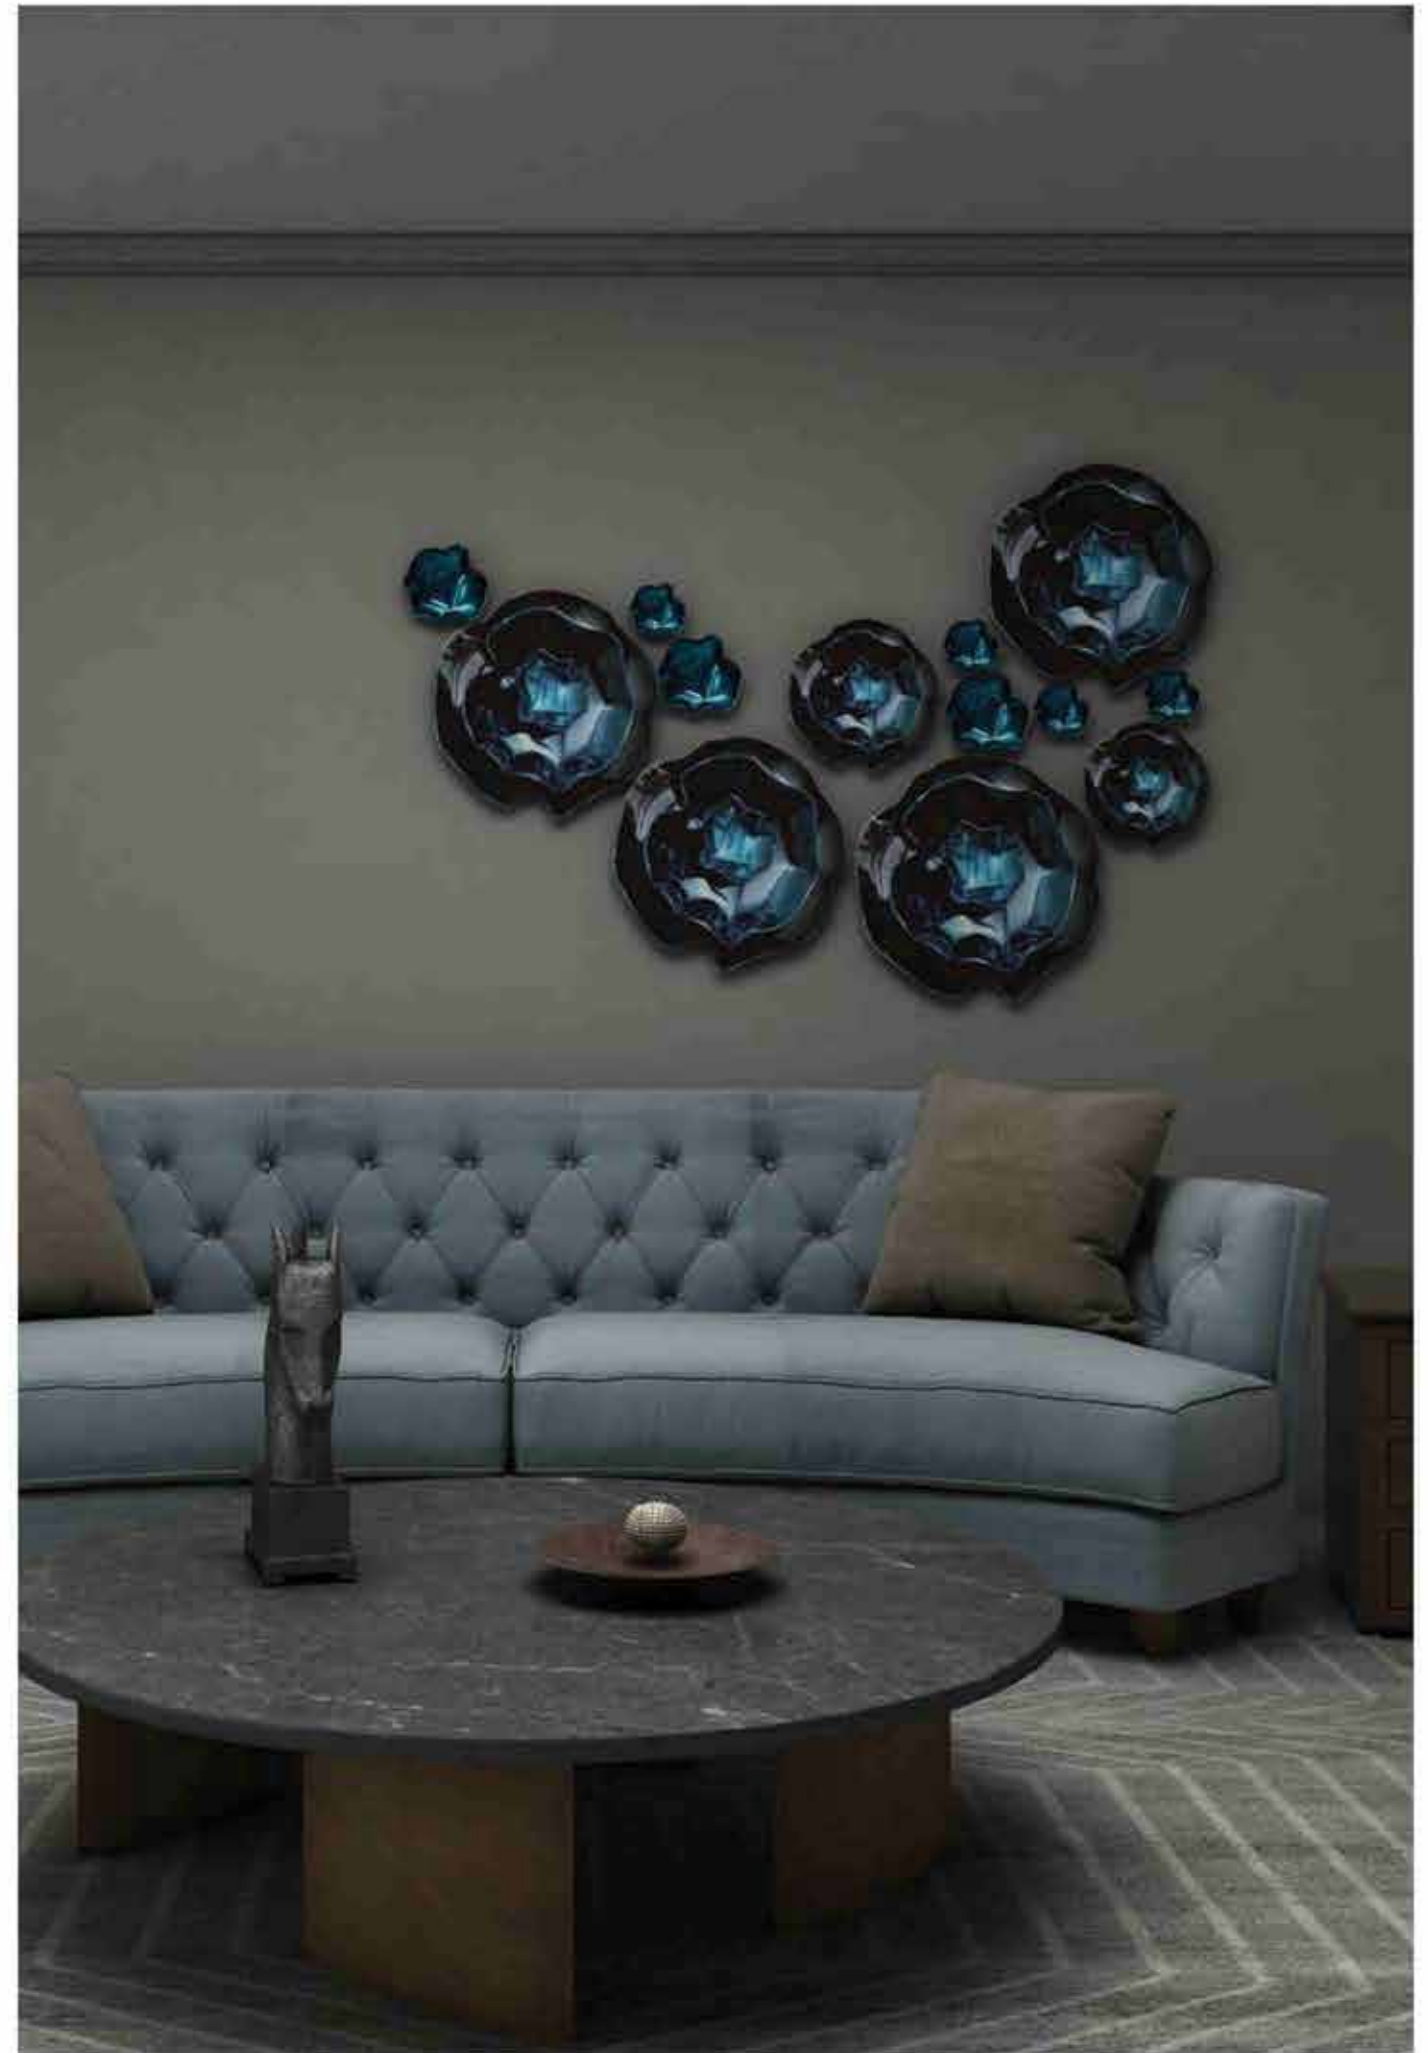

Poppy Flower

Bright and bold, the spectacular beauty of our Poppy Flower installation is something to behold. Its colourful bloom does more than enliven any space.

Size - 7' x 3'6"