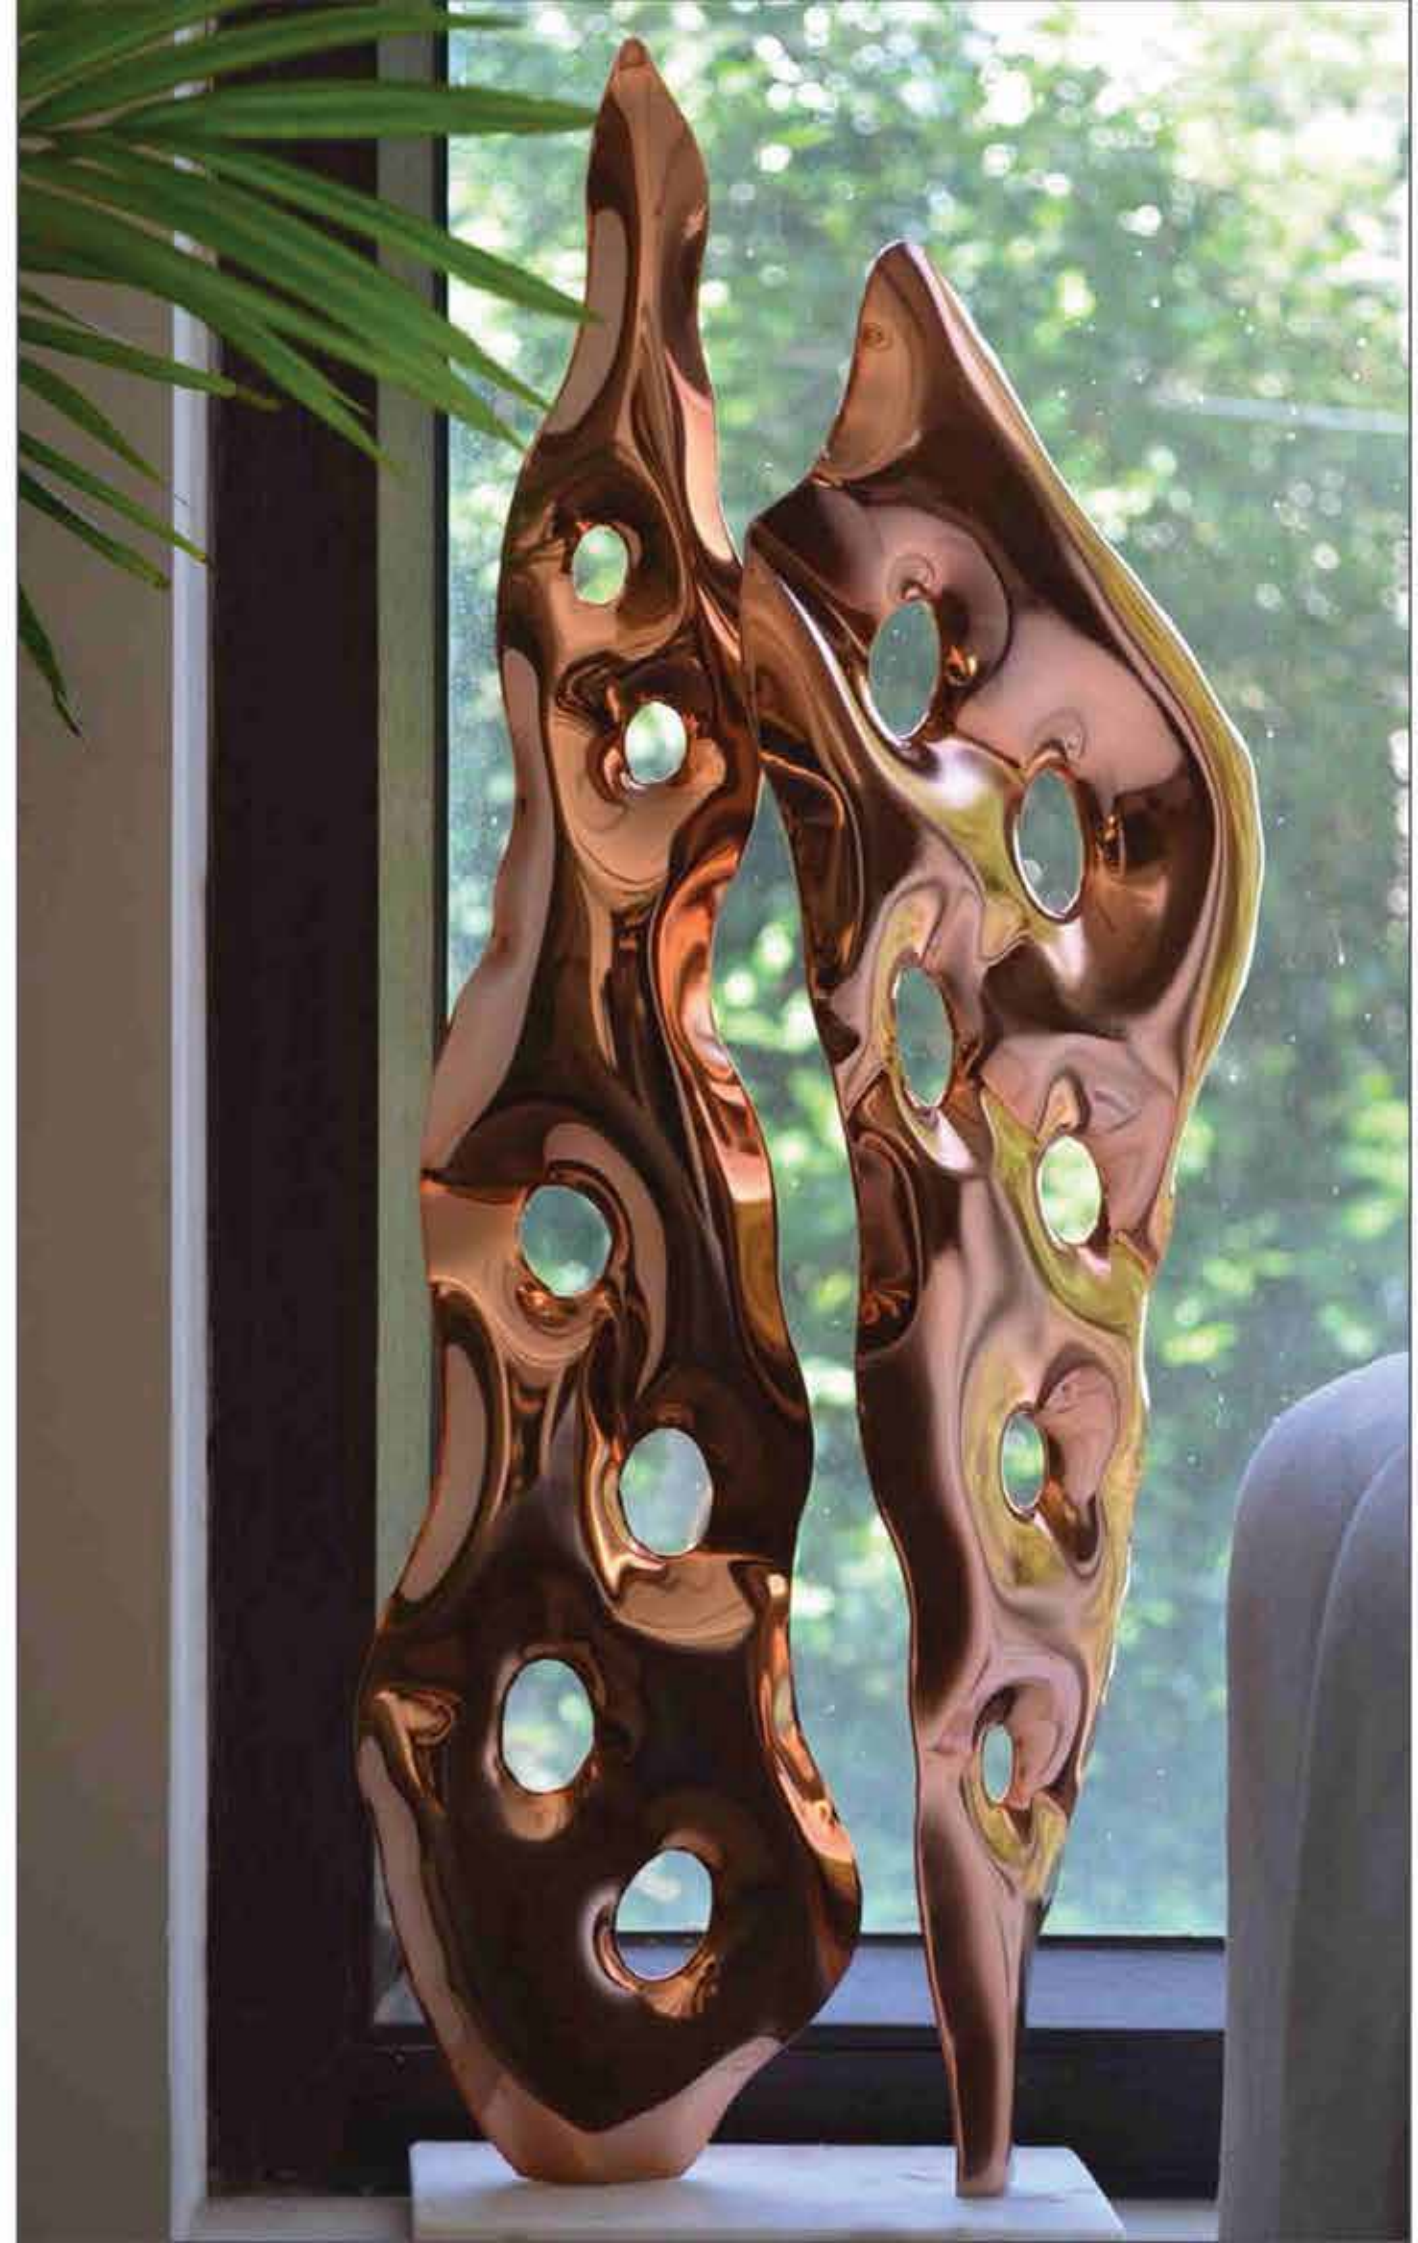

Length - 6'

Planter

BOTTIGLIA
Size - 3'6" x 4'

ASTEROID
Size - 18" x 3' x 9"

TORSO
Height - 3'6"

Planters

Table Sculpture

Fiamma

Size - 12" x 24"

Duality

Size - 18" x 12" x 4"

Rock
Sculpture
Size - 4" & 5"

Amor
Size - 18" x 18" x 4"

Mirror

Lago Round

Diameter - 3'