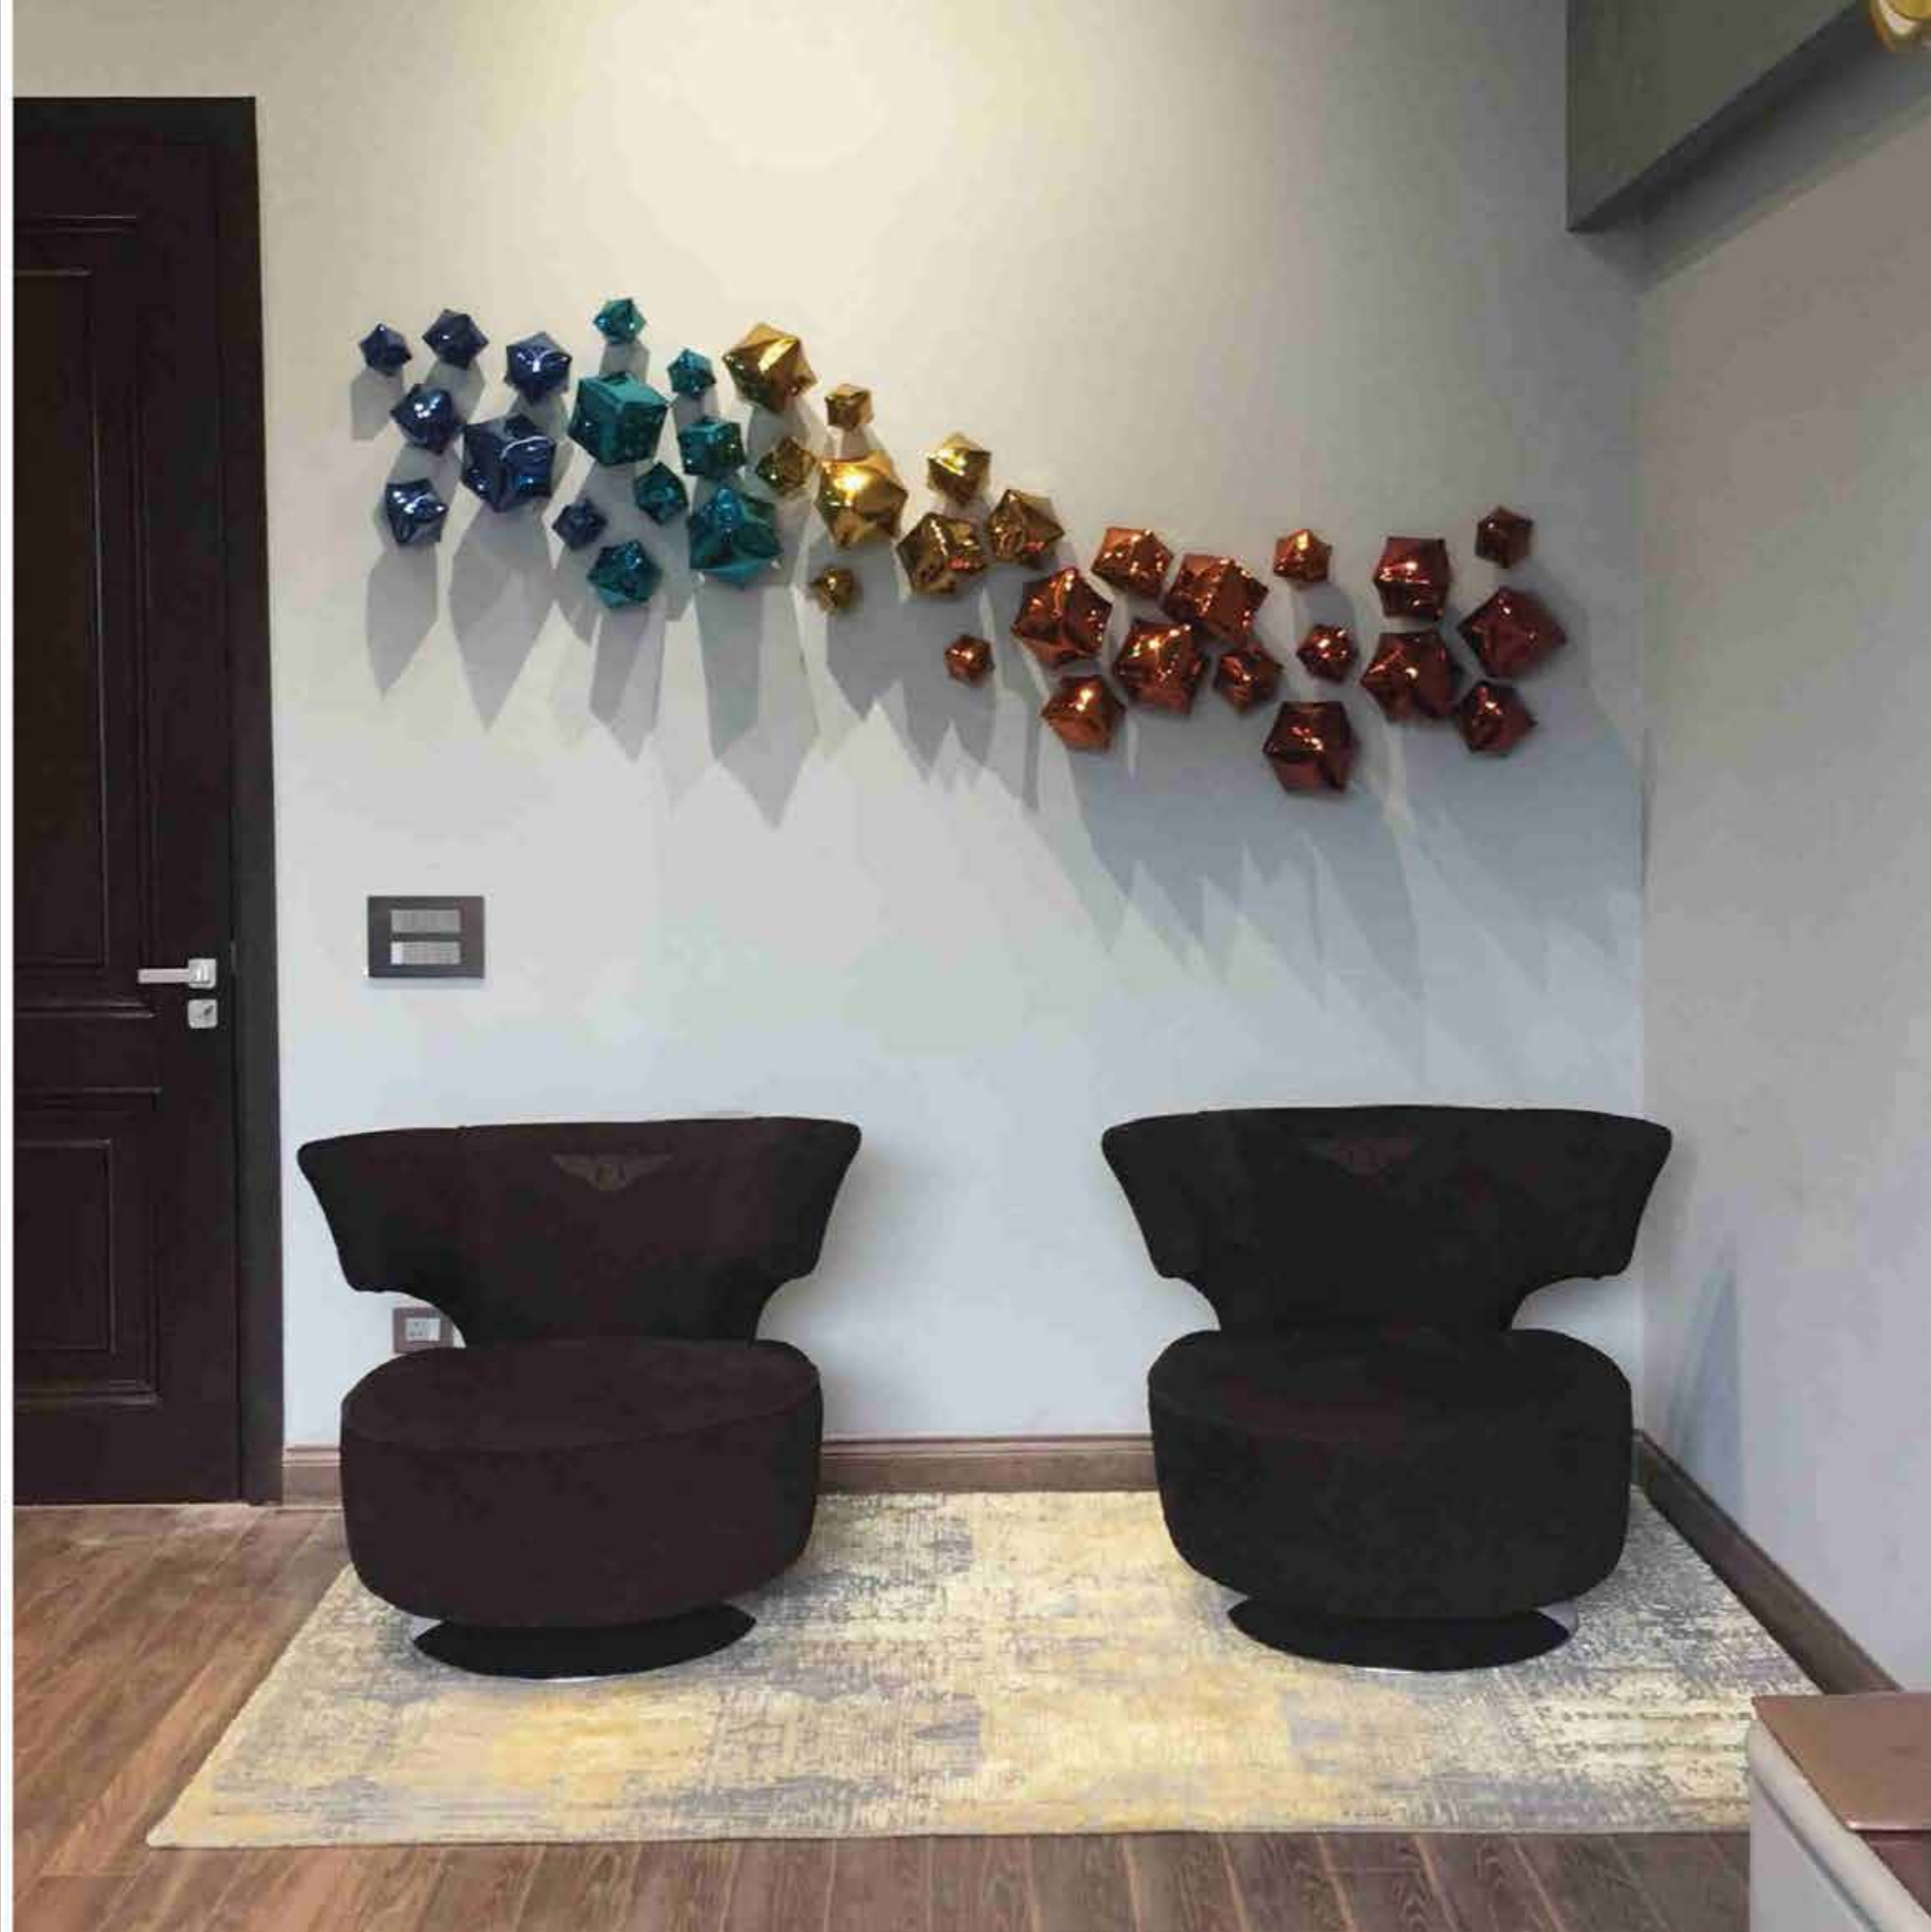

***Bespoke
Cubes***