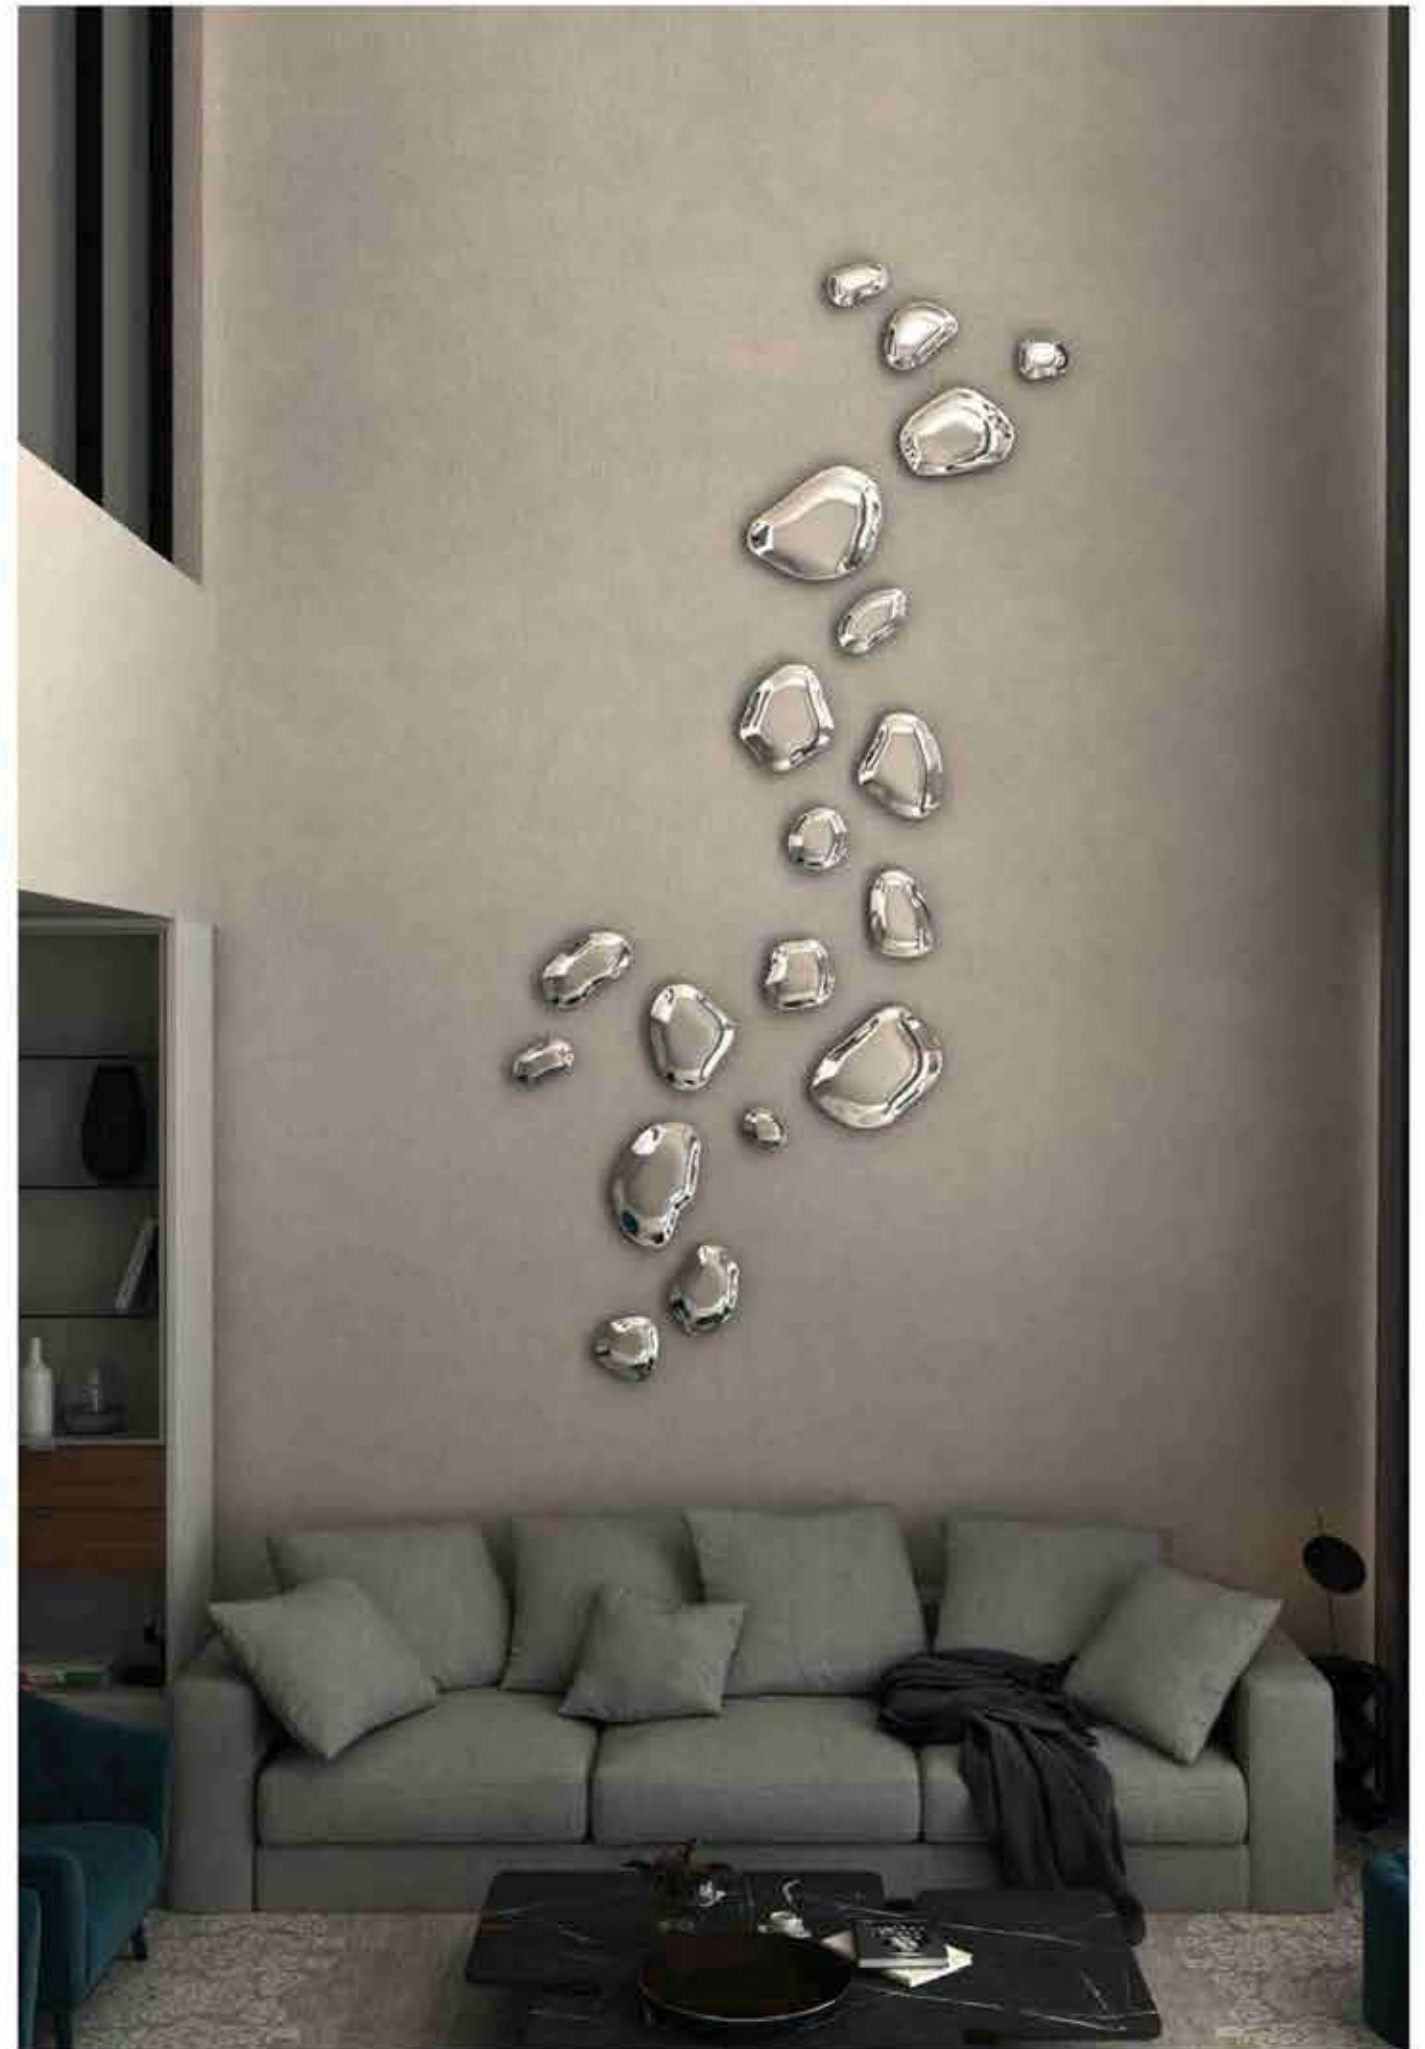

Stepping Stones

Size - 80" x 160"