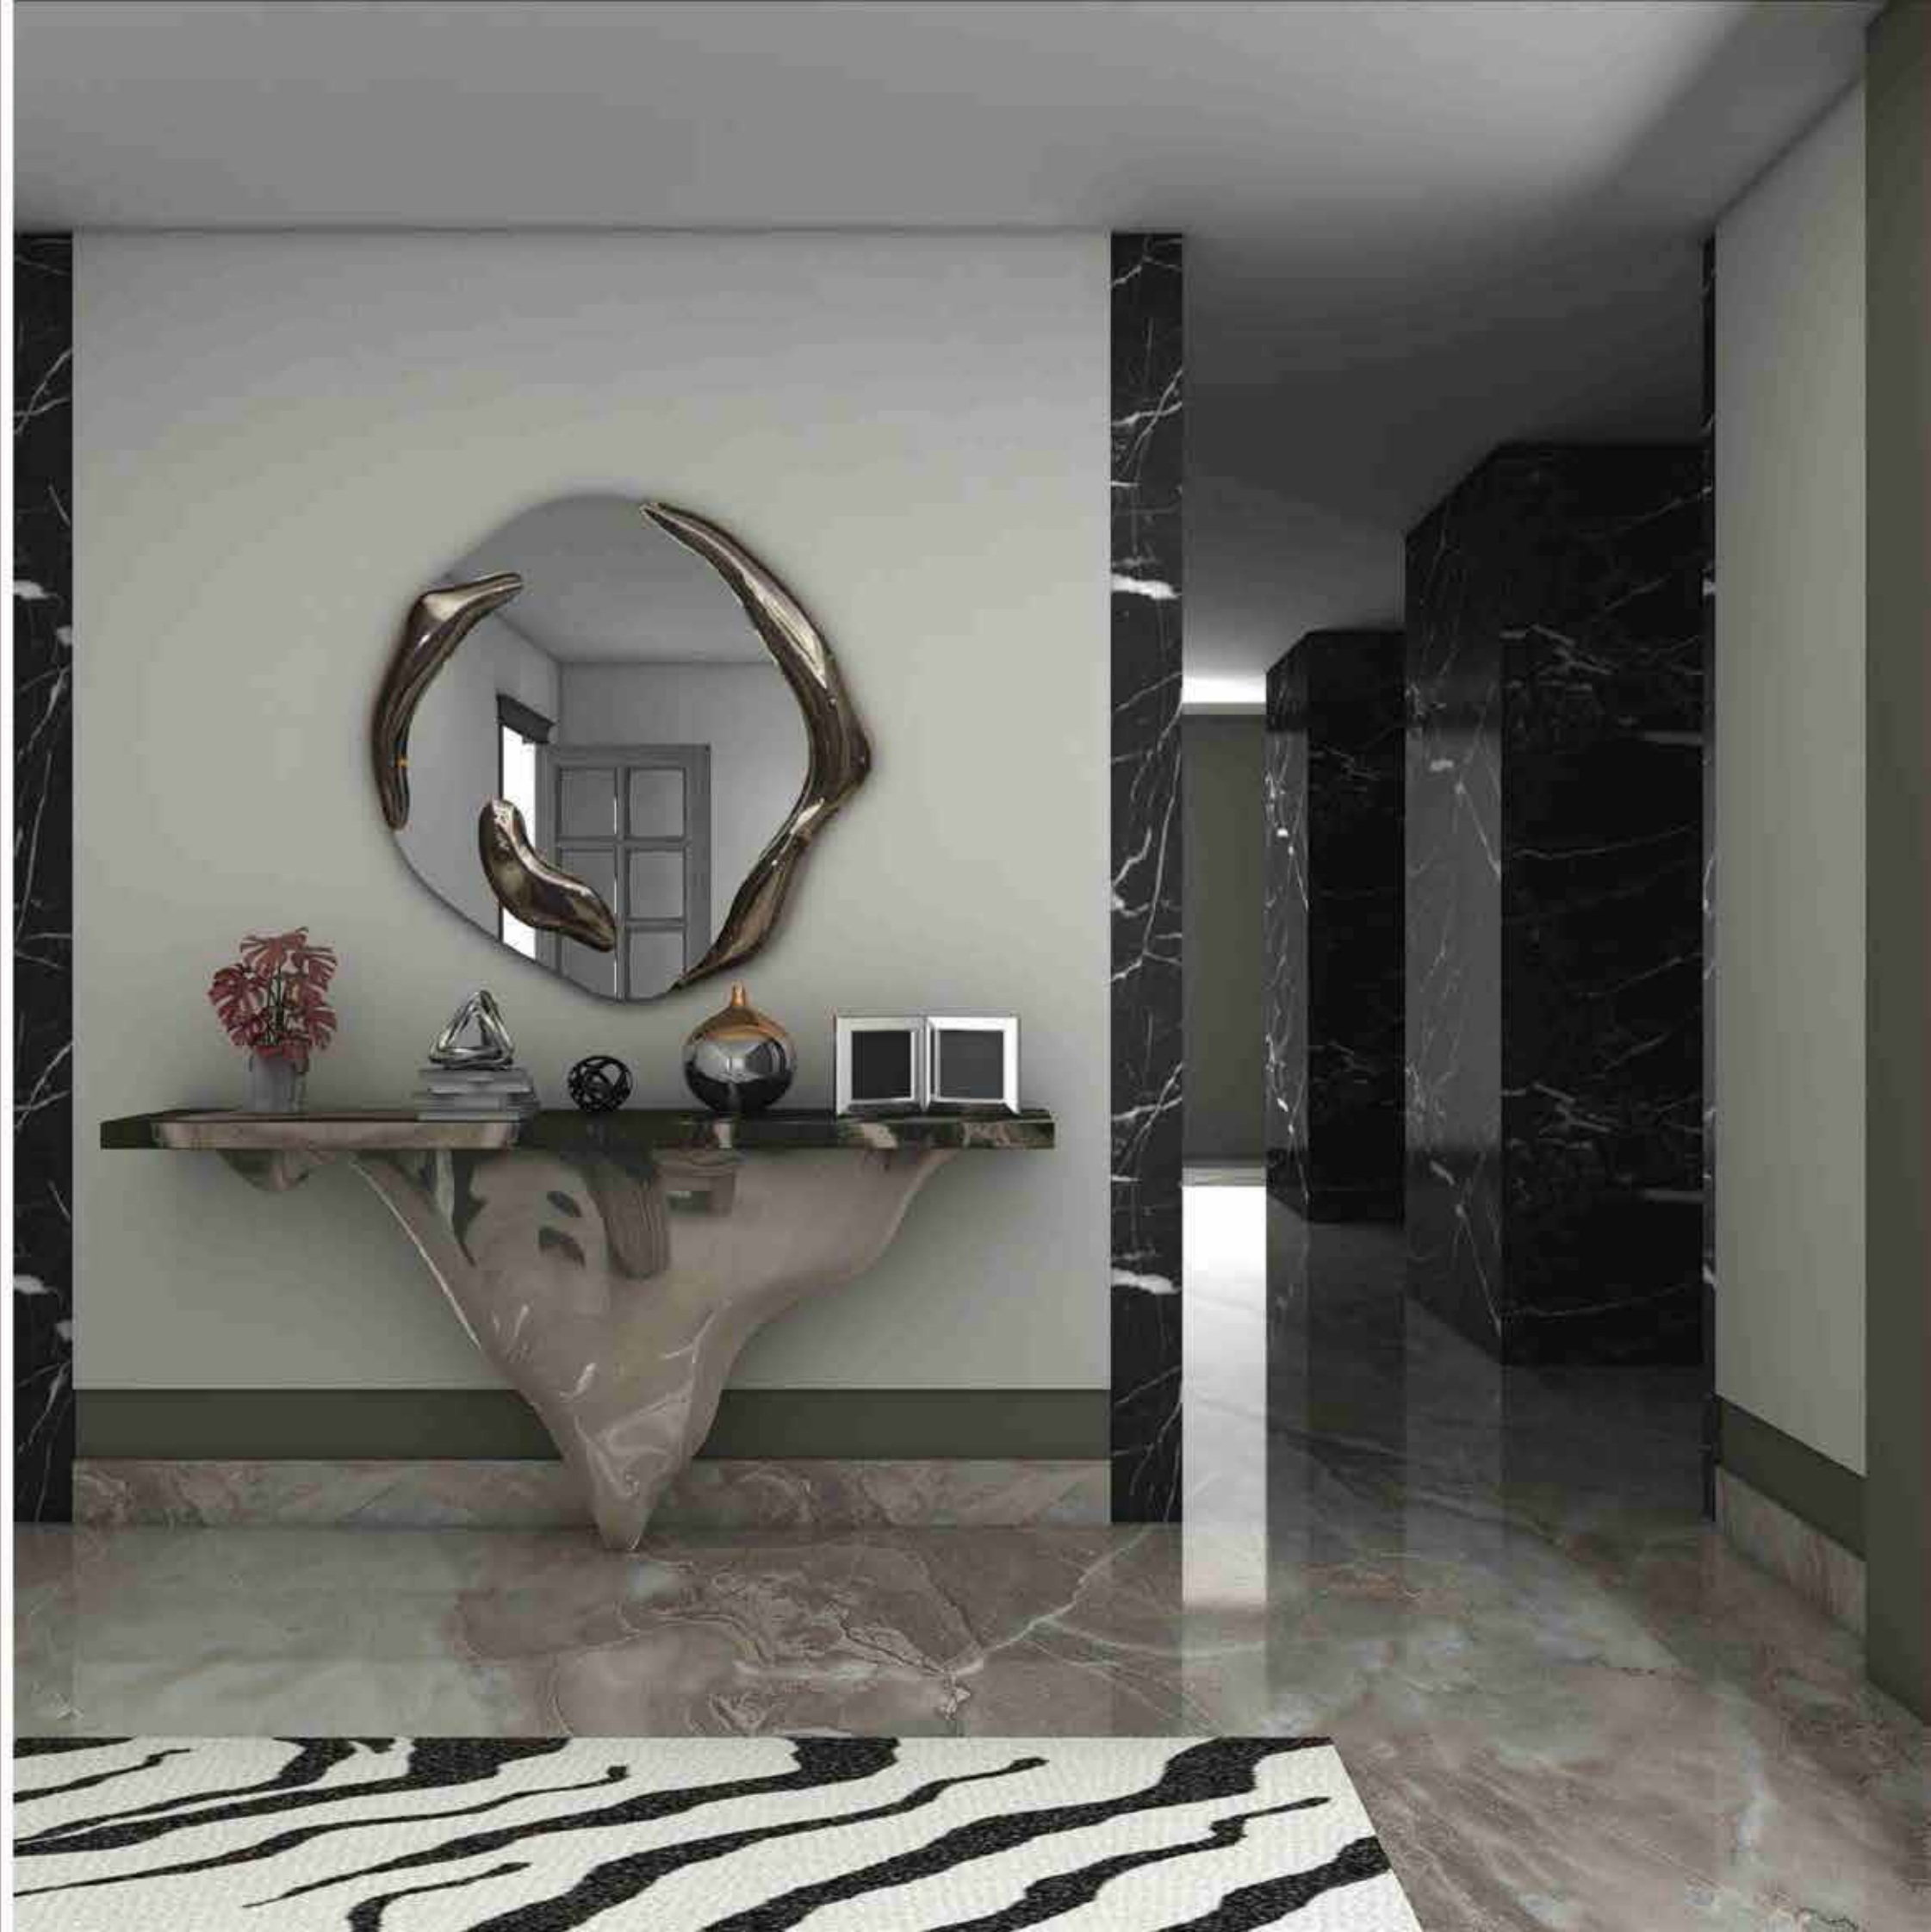

Size - 24" x 72"

***Fiamma
Sculpture***

Door Handle

**Bespoke
Handles**

Asteroid
Handle

Crush
Handle

Furniture

Iceberg Console

Size - 5'2" x 30"

Selva Console
Size - 60" x 32"

Branch Console
Size - 60" x 36"

Medusa
Size - 21" x 21"

Cactus
Size - 22" x 22"

Twig
Size - 21" x 23"

SIDE TABLE

Medusa
Ottoman