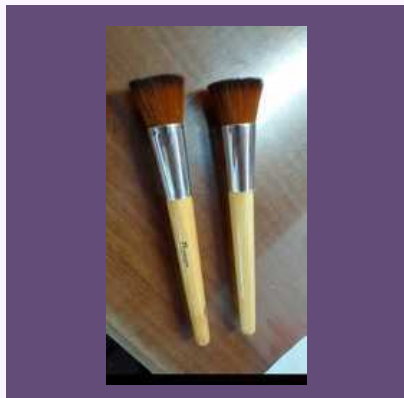

COSMETIC BRUSHES

Stippling Brush