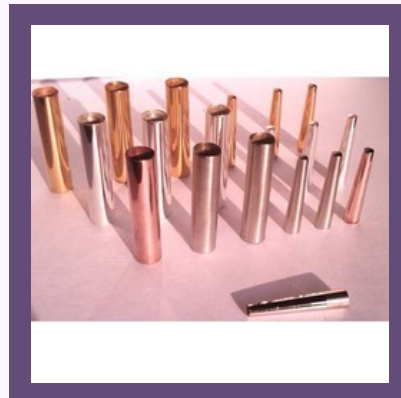

Table Coaster in Wood

Decorative Metal Wall Art in Different Sizes

Metal Tea Light Candle Holder

Metal Pillar Candle Holder

BRUSH COMPONENTS

Brush Heads

Amar Type Paint Brush
Handles

Ferrule Ringed