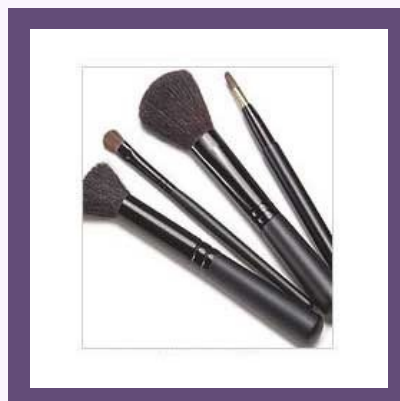

Cosmetic Brushes