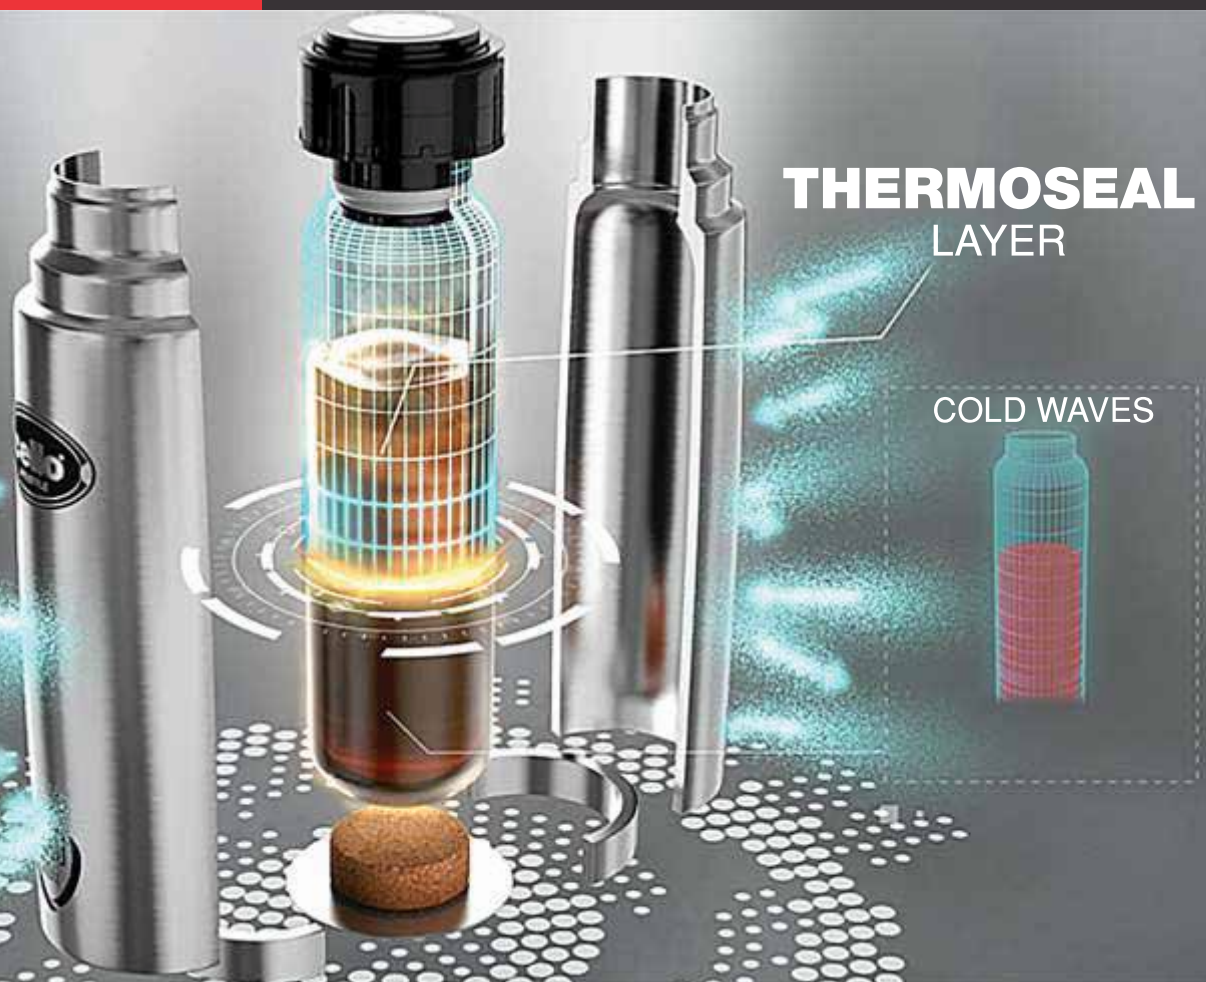

## VACUSTEEL TECHNOLOGY

Cello uses 18/8 high grade premium quality stainless steel and it has a 'Thermoseal' layer with copper coating to give you one of the best performances for heat retention. Vacusteel Technology is this unique collaboration of steel and vacuum for superior insulation, which allows the beverage to remain hot or cold 24 hours a day.